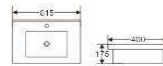

A8139

Cabinet basin
Size: 815x400x175 mm

White