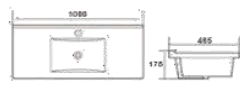

A075
Cabinet basin
Size: 760x465x175 mm

A080
Cabinet basin
Size: 810x465x175 mm

A090
Cabinet basin
Size: 910x465x175 mm

A100
Cabinet basin
Size: 1000x465x175 mm

A120
Cabinet basin
Size: 1210x465x175 mm

A120
Cabinet basin
Size: 1215x465x175 mm