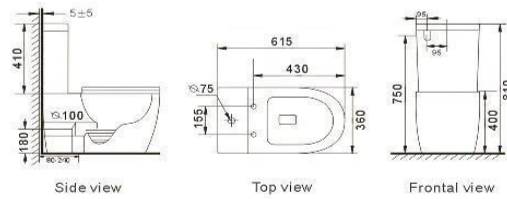

B2040A
Washdown two piece toilet
Size: 635x360x790 mm

B2355A
Rimless two piece toilet
Size: 645x370x800 mm

TWO PIECE TOILETS

B2355AS
Rimless two piece toilet
Size: 640x360x790 mm

B2358A
Rimless two piece toilet
Size: 630x360x855 mm

B2359A
Rimless two piece toilet
Size: 620x365x790 mm

B2366A
Rimless two piece toilet
Size: 610x360x855 mm

White

White

Matte White

Matte Grey

Bright Grey

Matte Black

Bright Black

Matte Brown

TWO PIECE TOILETS

B2370A
Rimless two piece toilet
Size: 635x360x825 mm

**B2376A/
B2376A-1**
Tornado or rimless two piece toilet
Size: 680x360x830 mm
Size: 620x345x815 mm

B2376AB
Whirlpool rimless two piece toilet
Size: 615x360x810 mm

B2080A
Washdown two piece toilet
Size: 700x360x790 mm

TWO PIECE TOILETS

B2381A
Rimless two piece toilet
Size: 650x360x830 mm

B2388A
Tornado two piece toilet
Size: 665x360x845 mm

B2383A
Rimless two piece toilet
Size: 620x385x920 mm