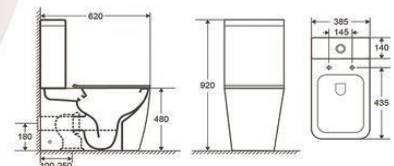

A389
Washdown one piece toilet
Size: 660x360x850 mm

A390
Siphonic or washdown one piece toilet
Size: 680x400x780 mm

HANDICAPPED TOILET SERIES

B2325A
Handicapped rimless two piece toilet
Size: 600x380x860 mm

B2383A
Handicapped rimless two piece toilet
Size: 620x380x830 mm

B2369B
Rimless handicapped toilet Suite
Size: 800x370x815 mm

B2369A
Handicapped rimless two piece toilet
Size: 800x360x586 mm

B2356A
Handicapped rimless two piece toilet
Size: 800x370x815 mm

B2040H
Handicapped rimless two piece toilet
Size: 670x370x880 mm

B2398A
Handicapped rimless two piece toilet
Size: 620x385x920 mm

White

White

Matte White

Matte Grey

Bright Grey

Matte Black