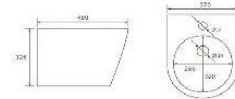

WALL HUNG TOILETS AND BIDETS

B-2303
Rimless wall-hung toilet
Size: 480x370x370 mm
Fixing to wall with back

G-5303WH
Washdown wall-hung bidet
Size: 480x370x325 mm
Fixing to wall with back

B-2375
Rimless wall-hung toilet
Size: 565x380x320 mm
Fixing to wall with back