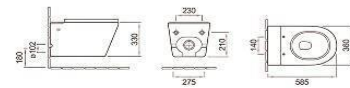

C-380C

Pulse tankless wall-hung toilet
Size: 585x360x330 mm
Fixing to wall with back