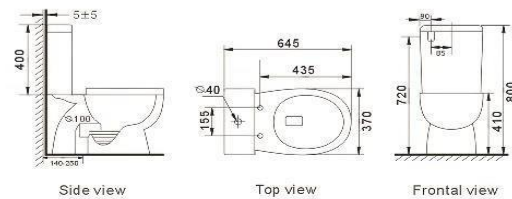

G-5365WH MINI
Washdown wall-hung bidet
Size: 490x370x300 mm
Fixing to wall with back

White

White

Matte White

Matte Grey

Bright Grey

Matte Black

Bright Black

Frontal view

B2303A
Rimless two piece toilet
Size: 610x360x830 mm

Side view

Top view

Frontal view

B2303A-1
Rimless two piece toilet
Size: 665x360x845 mm

Side view

Top view

B2313A
Rimless two piece toilet
Size: 660x360x820 mm

B2315A
Rimless two piece toilet
Size: 650x340x790 mm

TWO PIECE TOILETS

B2317A
Rimless two piece toilet
Size: 650x340x790 mm

B2323A
Rimless two piece toilet
Size: 610x380x830 mm

B2040A
Washdown two piece toilet
Size: 635x360x790 mm

B2355A
Rimless two piece toilet
Size: 645x370x800 mm

TWO PIECE TOILETS

B2355AS
Rimless two piece toilet
Size: 640x360x790 mm

B2358A
Rimless two piece toilet
Size: 630x360x855 mm