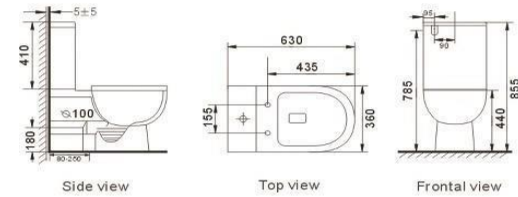

G-5365WH MINI
Washdown wall-hung bidet
Size: 490x370x300 mm
Fixing to wall with back

White

White

Matte White

Matte Grey

Bright Grey

Matte Black

Bright Black

B2313A
Rimless two piece toilet
Size: 660x360x820 mm

B2315A
Rimless two piece toilet
Size: 650x340x790 mm

TWO PIECE TOILETS

B2317A
Rimless two piece toilet
Size: 650x340x790 mm

B2323A
Rimless two piece toilet
Size: 610x380x830 mm

B2040A
Washdown two piece toilet
Size: 635x360x790 mm

B2355A
Rimless two piece toilet
Size: 645x370x800 mm

TWO PIECE TOILETS

B2355AS
Rimless two piece toilet
Size: 640x360x790 mm

B2358A
Rimless two piece toilet
Size: 630x360x855 mm

B2359A
Rimless two piece toilet
Size: 620x365x790 mm

B2366A
Rimless two piece toilet
Size: 610x360x855 mm

White

White

Matte White

Matte Grey

Bright Grey

Matte Black