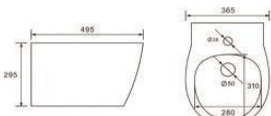

B-2209

Rimless wall-hung toilet
Size: 540x360x360 mm
Fixing to wall with back

G-5209WH

Washdown wall-hung bidet
Size: 525x360x320 mm
Fixing to wall with back

B-2210

Rimless wall-hung toilet
Size: 495x365x360 mm
Fixing to wall with back

G-5210WH

Washdown wall-hung bidet
Size: 495x365x295 mm
Fixing to wall with back

B-2211

Rimless wall-hung toilet
Size: 490x370x340 mm
Fixing to wall with back

G-5211WH

Washdown wall-hung bidet
Size: 495x365x295 mm
Fixing to wall with back