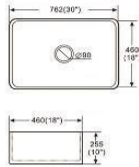

Bright Black

Matte Brown

CERAMIC KITCHEN SINKS

A2018
Farmhouse Sink
Size: 510x460x255 mm

A2418
Farmhouse Sink
Size: 610x460x255 mm

B2418
Farmhouse Sink
Size: 605x460x255 mm

A3018
Farmhouse Sink
Size: 762x460x255 mm

A3318
Farmhouse Sink
Size: 838x460x255 mm

B3019
Farmhouse Sink
Size: 762x482x255 mm

B3019
Farmhouse Sink
Size: 762x482x255 mm

B3319
Farmhouse Sink
Size: 838x482x255 mm

G2319
Farmhouse Sink
Size: 590x480x215 mm