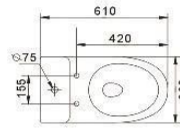

Pulse solenoid toilet Without water tank

UF Seat cover

Designer There's always a style that warms your heart

RIMLESS TWO PIECE TOILETS

B2303AB
Rimless two piece toilet
Size: 610x360x830 mm

Side view

Top view

Frontal view

B2303A
Rimless two piece toilet
Size: 610x360x830 mm

Side view

Top view

Frontal view

B2303A-1
Rimless two piece toilet
Size: 665x360x845 mm

Side view

Top view