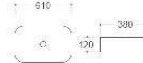

K833

Art basin
Size: 640x370x160 mm

K834

Art basin
Size: 420x420x160 mm

K835

Art basin
Size: 610x380x120 mm

K836

Art basin
Size: 510x410x140 mm