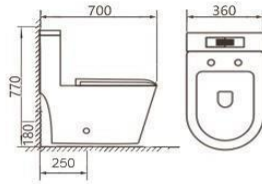

A303
Washdown one piece toilet
Size: 642x380x850 mm

A313
Siphonic one piece toilet
Size: 732x455x735 mm

A321
Washdown or siphonic one piece toilet
Size: 700x380x700 mm

A339
Washdown or siphonic one piece toilet
Size: 700x380x790 mm

A343
Siphonic one piece toilet
Size: 740x496x678 mm

White

White

Matte White

Matte Grey

Bright Grey

Matte Black

Bright Black

Matte Brown

ONE PIECE TOILETS

A353
Siphonic one piece toilet
Size: 700x415x720 mm

A370
Siphonic or washdown one piece toilet
Size: 660x360x805 mm

A372
Washdown one piece toilet
Size: 700x360x770 mm

A376
Siphonic or washdown one piece toilet
Size: 680x375x810 mm

A389
Washdown one piece toilet
Size: 660x360x850 mm

A390
Siphonic or washdown one piece toilet
Size: 680x400x780 mm

HANDICAPPED TOILET SERIES

B2325A
Handicapped rimless two piece toilet
Size: 600x380x860 mm