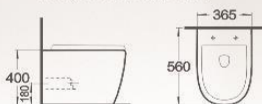

Bright Black

Matte Brown

FLOOR MOUNTED TOILETS AND BIDETS

B-2376B
Rimless Back to wall toilet
Size: 560x365x400 mm
Fixing to wall with back

G-5376
Washdown Back to wall bidet
Size: 560x365x400 mm
Fixing to wall with back