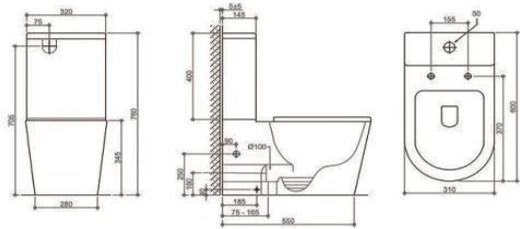

G-5365WH MINI
Washdown wall-hung bidet
Size: 490x370x300 mm
Fixing to wall with back

White

White

Matte White

Matte Grey

Bright Grey

Matte Black

Bright Black

Frontal view

B2303A
Rimless two piece toilet
Size: 610x360x830 mm

Side view

Top view

Frontal view

B2303A-1
Rimless two piece toilet
Size: 665x360x845 mm

Side view

Top view

Matte Grey

Bright Grey

Matte Black

Bright Black

Matte Brown

TWO PIECE TOILETS

B2304A
Washdown two piece toilet
Size: 680x360x820 mm

B2060A
Juniors two piece toilet
Size: 600x310x760 mm

B2313A
Rimless two piece toilet
Size: 660x360x820 mm

B2315A
Rimless two piece toilet
Size: 650x340x790 mm

TWO PIECE TOILETS

B2317A
Rimless two piece toilet
Size: 650x340x790 mm

B2323A
Rimless two piece toilet
Size: 610x380x830 mm