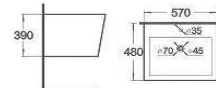

K9389

Wall-hung basin
Size: 570x480x390 mm