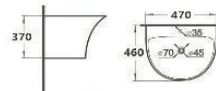

Wall-hung basin
Size: 530x440x360 mm

K9603

Wall-hung basin
Size: 490x450x340 mm

K9604

Wall-hung basin
Size: 520x460x380 mm

K9605

Wall-hung basin
Size: 470x460x370 mm

K9608