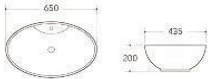

Matte Black

Bright Black

Matte Brown

ART BASINS

K005

Art basin
Size: 650x435x200 mm

K011

Art basin
Size: 590x390x210 mm

K013/K13A
Art basin
K013 Size: 420x420x175 mm
K013A Size: 370x370x155 mm

K114

Art basin
Size: 465x465x165 mm

K022

Art basin
Size: 480x370x130 mm

K025

Art basin
Size: 400x400x155 mm

K032