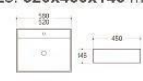

K319A/K319B

Art basin
K319A Size: 580x450x145 mm
K319B Size: 520x450x145 mm