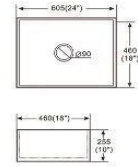

Bright Black

Matte Brown

CERAMIC KITCHEN SINKS

A2018
Farmhouse Sink
Size: 510x460x255 mm

A2418
Farmhouse Sink
Size: 610x460x255 mm

B2418
Farmhouse Sink
Size: 605x460x255 mm

A3018
Farmhouse Sink
Size: 762x460x255 mm