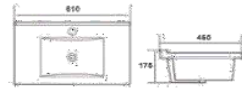

A075
Cabinet basin
Size: 760x465x175 mm

A080
Cabinet basin
Size: 810x465x175 mm

A090
Cabinet basin
Size: 910x465x175 mm

A100
Cabinet basin
Size: 1000x465x175 mm

A120
Cabinet basin
Size: 1210x465x175 mm

A120
Cabinet basin
Size: 1215x465x175 mm