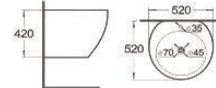

K9301

Wall-hung basin
Size: 520x520x410 mm