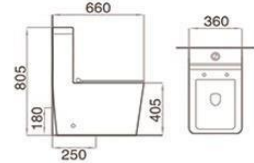

A303
Washdown one piece toilet
Size: 642x380x850 mm

A313
Siphonic one piece toilet
Size: 732x455x735 mm

A321
Washdown or siphonic one piece toilet
Size: 700x380x700 mm

A339
Washdown or siphonic one piece toilet
Size: 700x380x790 mm

A343
Siphonic one piece toilet
Size: 740x496x678 mm

White

White

Matte White

Matte Grey

Bright Grey

Matte Black

Bright Black

Matte Brown

ONE PIECE TOILETS

A353
Siphonic one piece toilet
Size: 700x415x720 mm

A370
Siphonic or washdown one piece toilet
Size: 660x360x805 mm

A372
Washdown one piece toilet
Size: 700x360x770 mm

A376
Siphonic or washdown one piece toilet
Size: 680x375x810 mm

A389
Washdown one piece toilet
Size: 660x360x850 mm

A390
Siphonic or washdown one piece toilet
Size: 680x400x780 mm

HANDICAPPED TOILET SERIES

B2325A
Handicapped rimless two piece toilet
Size: 600x380x860 mm