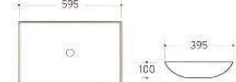

Matte Black

Bright Black

Matte Brown

ART BASINS

K170/K170A

Art basin
K013 Size: 670x440x145 mm
K013A Size: 590x400x140 mm

K171

Art basin
Size: 560x395x125 mm

K230B/K230C

Art basin
K013 Size: 550x400x130 mm
K013A Size: 650x400x130 mm

K233

Art basin
Size: 595x495x100 mm

K235

Art basin
Size: 640x455x110 mm

K236

Art basin
Size: 700x400x125 mm