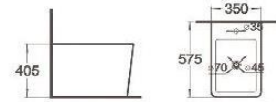

Bright Grey

Matte Black

Bright Black

Matte Brown

WALL HUNG TOILETS AND BIDETS

B-2376
Whirlpool rimless wall-hung toilet
Size: 550x370x370 mm
Fixing to wall with back

G-5376WH
Washdown wall-hung bidet
Size: 550x370x370 mm
Fixing to wall with back

B-2372
Rimless wall-hung toilet
Size: 500x350x365 mm
Fixing to wall with back

G-5372WH
Washdown wall-hung bidet
Size: 480x350x365 mm
Fixing to wall with back

B-2390
Rimless wall-hung toilet
Size: 510x350x360 mm
Fixing to wall with back

G-5390WH
Washdown wall-hung bidet
Size: 510x350x320 mm
Fixing to wall with back

FLOOR MOUNTED TOILETS AND BIDETS

B-2370B
Rimless back to wall toilet
Size: 575x350x405 mm
Fixing to wall with back

G-5370
Back to wall bidet
Size: 575x350x405 mm
Fixing to wall with back