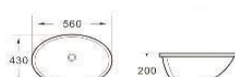

Undermount basin
Size: 560x430x200 mm

K0201A