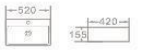

K826

Art basin
Size: 500x400x155 mm

K827

Art basin
Size: 400x420x155 mm

K828

Art basin
Size: 460x420x155 mm

K829

Art basin
Size: 520x420x155 mm