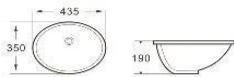

Undermount basin
Size: 435x350x190 mm

K0181