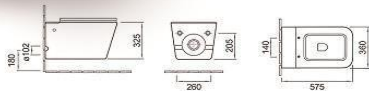

C-370C

Pulse tankless wall-hung toilet
Size: 575x360x325 mm
Fixing to wall with back