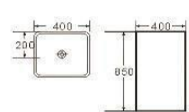

ONE PIECE BASINS

D6301

One piece basin
Size: 550x520x850 mm

D6301B

One piece basin
Size: 500x500x830 mm

D6004A

One piece basin
Size: 400x400x850 mm

D6004B