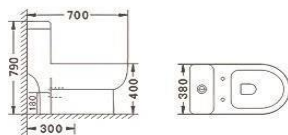

B2392A
Tornado two piece toilet
Size: 665x360x840 mm

ONE PIECE TOILETS

A300
Siphonic one piece toilet
Size: 727x426x735 mm

A301
Siphonic one piece toilet
Size: 732x432x752 mm

A302
Siphonic one piece toilet
Size: 690x370x740 mm

A303
Washdown one piece toilet
Size: 642x380x850 mm

A313
Siphonic one piece toilet
Size: 732x455x735 mm

A321
Washdown or siphonic one piece toilet
Size: 700x380x700 mm

A339
Washdown or siphonic one piece toilet
Size: 700x380x790 mm