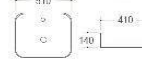

K833

Art basin
Size: 640x370x160 mm

K834

Art basin
Size: 420x420x160 mm

K835

Art basin
Size: 610x380x120 mm

K836

Art basin
Size: 510x410x140 mm