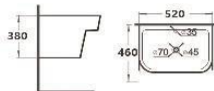

Wall-hung basin
Size: 530x440x360 mm

K9603

Wall-hung basin
Size: 490x450x340 mm

K9604

Wall-hung basin
Size: 520x460x380 mm

K9605

Wall-hung basin
Size: 470x460x370 mm

K9608