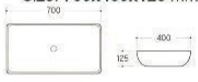

K230B/K230C

Art basin
K013 Size: 550x400x130 mm
K013A Size: 650x400x130 mm

K233

Art basin
Size: 595x495x100 mm

K235

Art basin
Size: 640x455x110 mm

K236

Art basin
Size: 700x400x125 mm