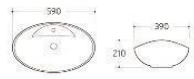

Matte Black

Bright Black

Matte Brown

ART BASINS

K005

Art basin
Size: 650x435x200 mm

K011

Art basin
Size: 590x390x210 mm

K013/K13A
Art basin
K013 Size: 420x420x175 mm
K013A Size: 370x370x155 mm

K114

Art basin
Size: 465x465x165 mm

K022

Art basin
Size: 480x370x130 mm

K025

Art basin
Size: 400x400x155 mm

K032