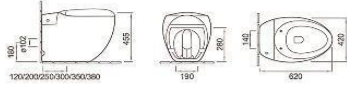

A-301A

Pulse tankless floor mounted toilet
Size: 620x420x455 mm
Fixing to wall with back