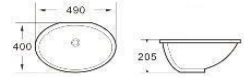

K0171

Undermount basin
Size: 435x350x190 mm

K0181

Undermount basin
Size: 465x385x195 mm

K0201A

Undermount basin
Size: 490x400x205 mm

K0221

Undermount basin
Size: 560x415x200 mm