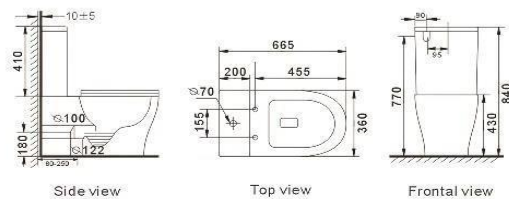

Bright Black

Matte Brown

TWO PIECE TOILETS

B2370A
Rimless two piece toilet
Size: 635x360x825 mm

**B2376A/
B2376A-1**
Tornado or rimless two piece toilet
Size: 680x360x830 mm
Size: 620x345x815 mm

B2376AB
Whirlpool rimless two piece toilet
Size: 615x360x810 mm

B2080A
Washdown two piece toilet
Size: 700x360x790 mm

TWO PIECE TOILETS

B2381A
Rimless two piece toilet
Size: 650x360x830 mm

B2388A
Tornado two piece toilet
Size: 665x360x845 mm

B2383A
Rimless two piece toilet
Size: 620x385x920 mm

B2392A
Tornado two piece toilet
Size: 665x360x840 mm

ONE PIECE TOILETS

A300
Siphonic one piece toilet
Size: 727x426x735 mm

A301
Siphonic one piece toilet
Size: 732x432x752 mm

A302
Siphonic one piece toilet
Size: 690x370x740 mm