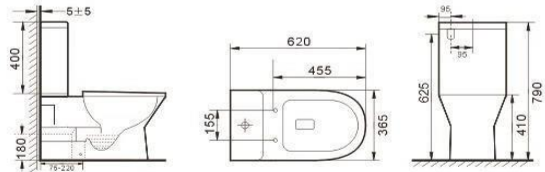

B2359A
Rimless two piece toilet
Size: 620x365x790 mm