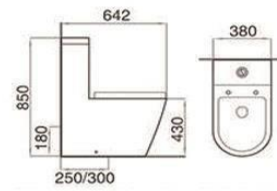

B2080A
Washdown two piece toilet
Size: 700x360x790 mm

TWO PIECE TOILETS

B2381A
Rimless two piece toilet
Size: 650x360x830 mm

B2388A
Tornado two piece toilet
Size: 665x360x845 mm

B2383A
Rimless two piece toilet
Size: 620x385x920 mm

B2392A
Tornado two piece toilet
Size: 665x360x840 mm

ONE PIECE TOILETS

A300
Siphonic one piece toilet
Size: 727x426x735 mm

A301
Siphonic one piece toilet
Size: 732x432x752 mm

A302
Siphonic one piece toilet
Size: 690x370x740 mm

A303
Washdown one piece toilet
Size: 642x380x850 mm

A313
Siphonic one piece toilet
Size: 732x455x735 mm

A321
Washdown or siphonic one piece toilet
Size: 700x380x700 mm

A339
Washdown or siphonic one piece toilet
Size: 700x380x790 mm