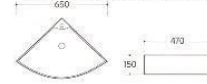

White

White

Matte White

Matte Grey

Bright Grey

Matte Black

Bright Black

Matte Brown