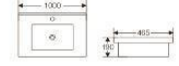

A-075

Cabinet basin
Size: 750x460x190 mm

A-080

Cabinet basin
Size: 810x465x190 mm

A-090

Cabinet basin
Size: 900x465x190 mm

A-100

Cabinet basin
Size: 1000x465x190 mm