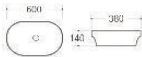

K301

Art basin
Size: 365x250x105 mm

K319A/K319B

Art basin
K319A Size: 580x450x145 mm
K319B Size: 520x450x145 mm

K563

Art basin
Size: 430x300x120 mm

K566

Art basin
Size: 500x420x155 mm

K567

Art basin
Size: 600x420x155 mm

K570

Art basin
Size: 500x380x140 mm

ART BASINS

K571
Art basin
Size: 600x380x140 mm

K801
Art basin
Size: 385x385x140 mm

K802
Art basin
Size: 500x390x130 mm

K803
Art basin
Size: 455x325x135 mm

K804
Art basin
Size: 505x405x140 mm

K805
Art basin
Size: 450x400x145 mm

K806
Art basin
Size: 560x420x150 mm

K807
Art basin
Size: 710x410x150 mm

K808
Art basin
Size: 430x430x120 mm