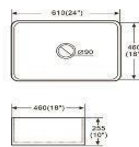

Bright Black

Matte Brown

CERAMIC KITCHEN SINKS

A2018
Farmhouse Sink
Size: 510x460x255 mm

A2418
Farmhouse Sink
Size: 610x460x255 mm

B2418
Farmhouse Sink
Size: 605x460x255 mm

A3018
Farmhouse Sink
Size: 762x460x255 mm

A3318
Farmhouse Sink
Size: 838x460x255 mm

B3019
Farmhouse Sink
Size: 762x482x255 mm

B3019
Farmhouse Sink
Size: 762x482x255 mm

B3319
Farmhouse Sink
Size: 838x482x255 mm

G2319
Farmhouse Sink
Size: 590x480x215 mm