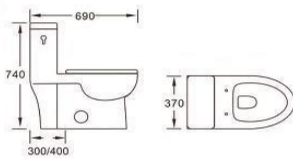

B2080A
Washdown two piece toilet
Size: 700x360x790 mm

TWO PIECE TOILETS

B2381A
Rimless two piece toilet
Size: 650x360x830 mm

B2388A
Tornado two piece toilet
Size: 665x360x845 mm

B2383A
Rimless two piece toilet
Size: 620x385x920 mm

B2392A
Tornado two piece toilet
Size: 665x360x840 mm

ONE PIECE TOILETS

A300
Siphonic one piece toilet
Size: 727x426x735 mm

A301
Siphonic one piece toilet
Size: 732x432x752 mm

A302
Siphonic one piece toilet
Size: 690x370x740 mm

A303
Washdown one piece toilet
Size: 642x380x850 mm

A313
Siphonic one piece toilet
Size: 732x455x735 mm

A321
Washdown or siphonic one piece toilet
Size: 700x380x700 mm

A339
Washdown or siphonic one piece toilet
Size: 700x380x790 mm