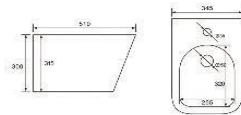

G-5365WH MINI
Washdown wall-hung bidet
Size: 490x370x300 mm
Fixing to wall with back

White

White

Matte White

Matte Grey

Bright Grey

Matte Black

Bright Black

Matte Brown

WALL HUNG TOILETS AND BIDETS

B-2370 MINI

Rimless wall-hung toilet
Size: 510x345x340 mm
Fixing to wall with back

G-5370WH MINI

Washdown wall-hung bidet
Size: 510x345x300 mm
Fixing to wall with back

B-2209

Rimless wall-hung toilet
Size: 540x360x360 mm
Fixing to wall with back

G-5209WH

Washdown wall-hung bidet
Size: 525x360x320 mm
Fixing to wall with back

B-2210

Rimless wall-hung toilet
Size: 495x365x360 mm
Fixing to wall with back

G-5210WH

Washdown wall-hung bidet
Size: 495x365x295 mm
Fixing to wall with back

B-2211

Rimless wall-hung toilet
Size: 490x370x340 mm
Fixing to wall with back

G-5211WH

Washdown wall-hung bidet
Size: 495x365x295 mm
Fixing to wall with back