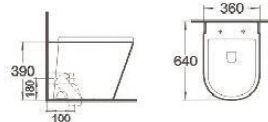

B-2372
Rimless wall-hung toilet
Size: 500x350x365 mm
Fixing to wall with back

G-5372WH
Washdown wall-hung bidet
Size: 480x350x365 mm
Fixing to wall with back

B-2390
Rimless wall-hung toilet
Size: 510x350x360 mm
Fixing to wall with back

G-5390WH
Washdown wall-hung bidet
Size: 510x350x320 mm
Fixing to wall with back

FLOOR MOUNTED TOILETS AND BIDETS

B-2370B
Rimless back to wall toilet
Size: 575x350x405 mm
Fixing to wall with back

G-5370
Back to wall bidet
Size: 575x350x405 mm
Fixing to wall with back

B-2375B
Rimless back to wall toilet
Size: 570x380x400 mm
Fixing to wall with back

G-5375
Back to wall bidet
Size: 600x385x380 mm
Fixing to wall with back

B-2380B
Rimless back to wall toilet
Size: 640x360x390 mm
Fixing to wall with back