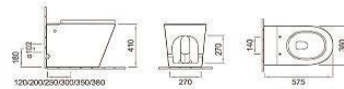

A-381A

Pulse tankless floor mounted toilet
Size: 575x360x410 mm
Fixing to wall with back