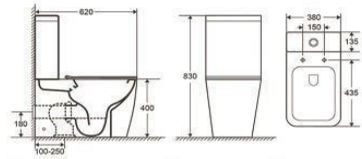

Matte Brown

ONE PIECE TOILETS

A353
Siphonic one piece toilet
Size: 700x415x720 mm

A370
Siphonic or washdown one piece toilet
Size: 660x360x805 mm

A372
Washdown one piece toilet
Size: 700x360x770 mm

A376
Siphonic or washdown one piece toilet
Size: 680x375x810 mm

A389
Washdown one piece toilet
Size: 660x360x850 mm

A390
Siphonic or washdown one piece toilet
Size: 680x400x780 mm

HANDICAPPED TOILET SERIES

B2325A
Handicapped rimless two piece toilet
Size: 600x380x860 mm

B2383A
Handicapped rimless two piece toilet
Size: 620x380x830 mm

B2369B
Rimless handicapped toilet Suite
Size: 800x370x815 mm

B2369A
Handicapped rimless two piece toilet
Size: 800x360x586 mm

B2356A
Handicapped rimless two piece toilet
Size: 800x370x815 mm