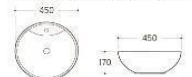

K049

Art basin
Size: 420x420x120 mm