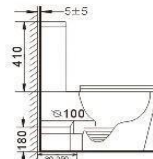

Pulse solenoid toilet Without water tank

UF Seat cover

Designer There's always a style that warms your heart

RIMLESS TWO PIECE TOILETS

B2303AB
Rimless two piece toilet
Size: 610x360x830 mm

Side view

Top view

Frontal view

B2303A
Rimless two piece toilet
Size: 610x360x830 mm

Side view

Top view

Frontal view

B2303A-1
Rimless two piece toilet
Size: 665x360x845 mm

Side view

Top view