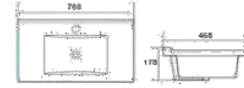

A075
Cabinet basin
Size: 760x465x175 mm

A080
Cabinet basin
Size: 810x465x175 mm

A090
Cabinet basin
Size: 910x465x175 mm

A100
Cabinet basin
Size: 1000x465x175 mm

A120
Cabinet basin
Size: 1210x465x175 mm

A120
Cabinet basin
Size: 1215x465x175 mm