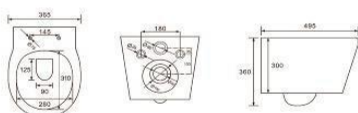

G-5365WH MINI
Washdown wall-hung bidet
Size: 490x370x300 mm
Fixing to wall with back

White

White

Matte White

Matte Grey

Bright Grey

Matte Black

Bright Black

B-2209

Rimless wall-hung toilet
Size: 540x360x360 mm
Fixing to wall with back

G-5209WH

Washdown wall-hung bidet
Size: 525x360x320 mm
Fixing to wall with back

B-2210

Rimless wall-hung toilet
Size: 495x365x360 mm
Fixing to wall with back

G-5210WH

Washdown wall-hung bidet
Size: 495x365x295 mm
Fixing to wall with back

B-2211

Rimless wall-hung toilet
Size: 490x370x340 mm
Fixing to wall with back

G-5211WH

Washdown wall-hung bidet
Size: 495x365x295 mm
Fixing to wall with back