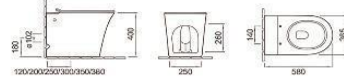

A-372A

Pulse tankless floor mounted toilet
Size: 580x360x400 mm
Fixing to wall with back