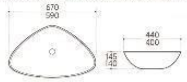

Matte Black

Bright Black

Matte Brown

ART BASINS

K170/K170A

Art basin
K013 Size: 670x440x145 mm
K013A Size: 590x400x140 mm

K171

Art basin
Size: 560x395x125 mm