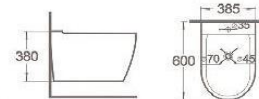

WALL HUNG TOILETS AND BIDETS

B-2303
Rimless wall-hung toilet
Size: 480x370x370 mm
Fixing to wall with back

G-5303WH
Washdown wall-hung bidet
Size: 480x370x325 mm
Fixing to wall with back

B-2375
Rimless wall-hung toilet
Size: 565x380x320 mm
Fixing to wall with back

G-5375WH
Washdown wall-hung bidet
Size: 600x385x380 mm
Fixing to wall with back

B-2380
Washdown wall-hung toilet
Size: 610x360x390 mm
Fixing to wall with back

G-5380WH
Washdown wall-hung bidet
Size: 665x365x320 mm
Fixing to wall with back