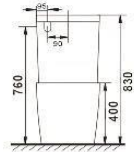

Pulse solenoid toilet Without water tank

UF Seat cover

Designer There's always a style that warms your heart

RIMLESS TWO PIECE TOILETS

B2303AB
Rimless two piece toilet
Size: 610x360x830 mm

Side view

Top view

Frontal view

B2303A
Rimless two piece toilet
Size: 610x360x830 mm

Side view

Top view

Frontal view

B2303A-1
Rimless two piece toilet
Size: 665x360x845 mm

Side view

Top view