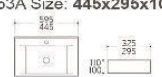

Art basin
K153 Size: 595x325x110 mm
K153A Size: 445x295x100 mm

K154