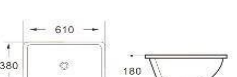

K0418B

Undermount basin
Size: 455x325x180 mm

K0420A

Undermount basin
Size: 510x380x195 mm

K0420C

Undermount basin
Size: 500x370x200 mm

K0421A

Undermount basin
Size: 610x380x180 mm