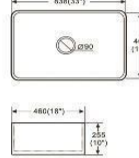

B3019
Farmhouse Sink
Size: 762x482x255 mm