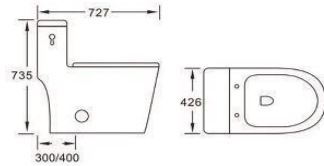

Bright Black

Matte Brown

TWO PIECE TOILETS

B2370A
Rimless two piece toilet
Size: 635x360x825 mm

**B2376A/
B2376A-1**
Tornado or rimless two piece toilet
Size: 680x360x830 mm
Size: 620x345x815 mm

B2376AB
Whirlpool rimless two piece toilet
Size: 615x360x810 mm

B2080A
Washdown two piece toilet
Size: 700x360x790 mm

TWO PIECE TOILETS

B2381A
Rimless two piece toilet
Size: 650x360x830 mm

B2388A
Tornado two piece toilet
Size: 665x360x845 mm

B2383A
Rimless two piece toilet
Size: 620x385x920 mm

B2392A
Tornado two piece toilet
Size: 665x360x840 mm

ONE PIECE TOILETS

A300
Siphonic one piece toilet
Size: 727x426x735 mm

A301
Siphonic one piece toilet
Size: 732x432x752 mm

A302
Siphonic one piece toilet
Size: 690x370x740 mm

A303
Washdown one piece toilet
Size: 642x380x850 mm

A313
Siphonic one piece toilet
Size: 732x455x735 mm

A321
Washdown or siphonic one piece toilet
Size: 700x380x700 mm

A339
Washdown or siphonic one piece toilet
Size: 700x380x790 mm