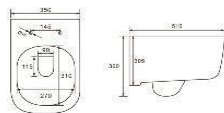

G-5210WH

Washdown wall-hung bidet
Size: 495x365x295 mm
Fixing to wall with back

B-2211

Rimless wall-hung toilet
Size: 490x370x340 mm
Fixing to wall with back

G-5211WH

Washdown wall-hung bidet
Size: 495x365x295 mm
Fixing to wall with back

Bright Grey

Matte Black

Bright Black

Matte Brown

WALL HUNG TOILETS AND BIDETS

B-2376
Whirlpool rimless wall-hung toilet
Size: 550x370x370 mm
Fixing to wall with back

G-5376WH
Washdown wall-hung bidet
Size: 550x370x370 mm
Fixing to wall with back

B-2372
Rimless wall-hung toilet
Size: 500x350x365 mm
Fixing to wall with back

G-5372WH
Washdown wall-hung bidet
Size: 480x350x365 mm
Fixing to wall with back

B-2390
Rimless wall-hung toilet
Size: 510x350x360 mm
Fixing to wall with back

G-5390WH
Washdown wall-hung bidet
Size: 510x350x320 mm
Fixing to wall with back

FLOOR MOUNTED TOILETS AND BIDETS

B-2370B
Rimless back to wall toilet
Size: 575x350x405 mm
Fixing to wall with back

G-5370
Back to wall bidet
Size: 575x350x405 mm
Fixing to wall with back