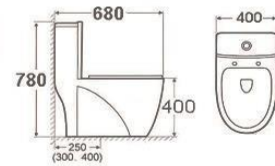

A303
Washdown one piece toilet
Size: 642x380x850 mm

A313
Siphonic one piece toilet
Size: 732x455x735 mm

A321
Washdown or siphonic one piece toilet
Size: 700x380x700 mm

A339
Washdown or siphonic one piece toilet
Size: 700x380x790 mm

Matte Brown

ONE PIECE TOILETS

A353
Siphonic one piece toilet
Size: 700x415x720 mm

A370
Siphonic or washdown one piece toilet
Size: 660x360x805 mm

A372
Washdown one piece toilet
Size: 700x360x770 mm

A376
Siphonic or washdown one piece toilet
Size: 680x375x810 mm

A389
Washdown one piece toilet
Size: 660x360x850 mm

A390
Siphonic or washdown one piece toilet
Size: 680x400x780 mm

HANDICAPPED TOILET SERIES

B2325A
Handicapped rimless two piece toilet
Size: 600x380x860 mm