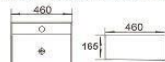

ART BASINS

K837

Art basin
Size: 390x390x140 mm

K022

Art basin
Size: 545x410x160 mm

C329

Art basin
Size: 460x460x165 mm

D3225