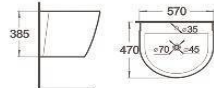

K9380

Wall-hung basin
Size: 570x470x385 mm