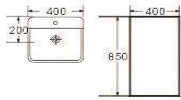

D6008A/B

One piece basin
Size: 400x460x900 mm