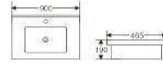

A-075

Cabinet basin
Size: 750x460x190 mm

A-080

Cabinet basin
Size: 810x465x190 mm

A-090

Cabinet basin
Size: 900x465x190 mm

A-100

Cabinet basin
Size: 1000x465x190 mm