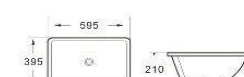

K0422C

Undermount basin
Size: 560x360x190 mm

K0424A

Undermount basin
Size: 610x380x180 mm

K0424B

Undermount basin
Size: 595x395x210 mm

White

White