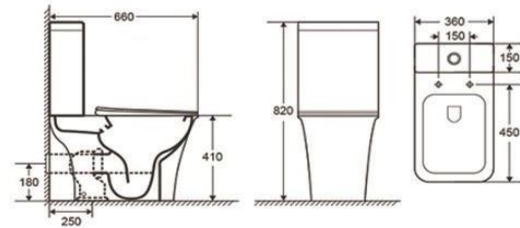

Frontal view

B2303A
Rimless two piece toilet
Size: 610x360x830 mm

Side view

Top view

Frontal view

B2303A-1
Rimless two piece toilet
Size: 665x360x845 mm

Side view

Top view

Frontal view

B2303A-2
Rimless two piece toilet
Size: 642x380x850 mm

Side view

Top view

Frontal view

White

White

Matte White

Matte Grey

Bright Grey

Matte Black

Bright Black

Matte Brown

TWO PIECE TOILETS

B2304A
Washdown two piece toilet
Size: 680x360x820 mm

B2060A
Juniors two piece toilet
Size: 600x310x760 mm

B2313A
Rimless two piece toilet
Size: 660x360x820 mm

B2315A
Rimless two piece toilet
Size: 650x340x790 mm

TWO PIECE TOILETS

B2317A
Rimless two piece toilet
Size: 650x340x790 mm

B2323A
Rimless two piece toilet
Size: 610x380x830 mm