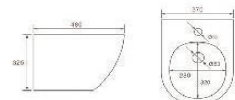

WALL HUNG TOILETS AND BIDETS

B-2303
Rimless wall-hung toilet
Size: 480x370x370 mm
Fixing to wall with back

G-5303WH
Washdown wall-hung bidet
Size: 480x370x325 mm
Fixing to wall with back

B-2375
Rimless wall-hung toilet
Size: 565x380x320 mm
Fixing to wall with back

G-5375WH
Washdown wall-hung bidet
Size: 600x385x380 mm
Fixing to wall with back

B-2380
Washdown wall-hung toilet
Size: 610x360x390 mm
Fixing to wall with back

G-5380WH
Washdown wall-hung bidet
Size: 665x365x320 mm
Fixing to wall with back

B-2376 MINI
Rimless wall-hung toilet
Size: 480x370x370 mm
Fixing to wall with back

G-5376WH MINI
Washdown wall-hung bidet
Size: 480x370x325 mm
Fixing to wall with back

B-2365 MINI
Rimless wall-hung toilet
Size: 490x370x340 mm
Fixing to wall with back