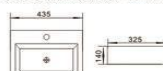

Art basin
Size: 435x435x170 mm

D9002

Art basin
Size: 597x416x130 mm

D9002-400

Art basin
Size: 435x325x140 mm

White

White

Matte White