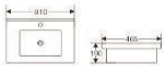

A-080

Cabinet basin
Size: 810x465x190 mm