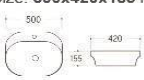

K252/K252B

Art basin
K252 Size: 585x400x145 mm
K252B Size: 585x340x150 mm

K256

Art basin
Size: 450x450x170 mm

K257/K257B

Art basin
K257 Size: 600x400x150 mm
K257B Size: 485x350x140 mm

K267/K271

Art basin
K267 Size: 330x330x130 mm
K271 Size: 285x285x115 mm

K301

Art basin
Size: 365x250x105 mm

K319A/K319B

Art basin
K319A Size: 580x450x145 mm
K319B Size: 520x450x145 mm

K563

Art basin
Size: 430x300x120 mm

K566

Art basin
Size: 500x420x155 mm