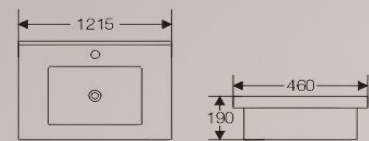

Bright Black

Matte Brown

CABINET BASINS

A-120

Cabinet basins

Size: 1215x460x190 mm

White

White