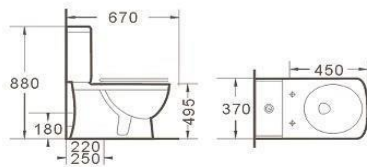

Frontal view

B2303A
Rimless two piece toilet
Size: 610x360x830 mm

Side view

Top view

Frontal view

B2303A-1
Rimless two piece toilet
Size: 665x360x845 mm

Side view

Top view

A389
Washdown one piece toilet
Size: 660x360x850 mm

A390
Siphonic or washdown one piece toilet
Size: 680x400x780 mm

HANDICAPPED TOILET SERIES

B2325A
Handicapped rimless two piece toilet
Size: 600x380x860 mm

B2383A
Handicapped rimless two piece toilet
Size: 620x380x830 mm

B2369B
Rimless handicapped toilet Suite
Size: 800x370x815 mm

B2369A
Handicapped rimless two piece toilet
Size: 800x360x586 mm

B2356A
Handicapped rimless two piece toilet
Size: 800x370x815 mm

B2040H
Handicapped rimless two piece toilet
Size: 670x370x880 mm

B2398A
Handicapped rimless two piece toilet
Size: 620x385x920 mm

White

White

Matte White

Matte Grey

Bright Grey

Matte Black