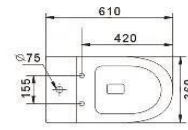

Pulse solenoid toilet Without water tank

UF Seat cover

Designer There's always a style that warms your heart

RIMLESS TWO PIECE TOILETS

B2303AB
Rimless two piece toilet
Size: 610x360x830 mm

Side view

Top view

Frontal view

B2303A
Rimless two piece toilet
Size: 610x360x830 mm

Side view

Top view

Frontal view

B2303A-1
Rimless two piece toilet
Size: 665x360x845 mm

Side view

Top view