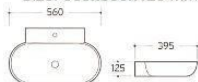

Art basin
Size: 465x465x160 mm

K130

Art basin
Size: 600x455x160 mm

K146

Art basin
Size: 450x250x120 mm

K149/K149A

Art basin
K149 Size: 710x385x130 mm
K149A Size: 600x375x130 mm

K153/K153A

Matte Black

Bright Black

Matte Brown

ART BASINS

K170/K170A

Art basin
K013 Size: 670x440x145 mm
K013A Size: 590x400x140 mm

K171

Art basin
Size: 560x395x125 mm

K230B/K230C

Art basin
K013 Size: 550x400x130 mm
K013A Size: 650x400x130 mm

K233

Art basin
Size: 595x495x100 mm

K235

Art basin
Size: 640x455x110 mm

K236

Art basin
Size: 700x400x125 mm