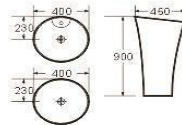

D6010

One piece basin
Size: 520x400x850 mm