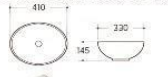

K013/K13A
Art basin
K013 Size: 420x420x175 mm
K013A Size: 370x370x155 mm

K114

Art basin
Size: 465x465x165 mm

K022

Art basin
Size: 480x370x130 mm

K025

Art basin
Size: 400x400x155 mm

K032

Art basin
Size: 570x455x155 mm

K047

Art basin
Size: 450x450x170 mm

K049

Art basin
Size: 420x420x120 mm

K082

Art basin
Size: 410x330x145 mm

K105

Art basin
Size: 465x465x160 mm

K130

Art basin
Size: 600x455x160 mm

K146

Art basin
Size: 450x250x120 mm

K149/K149A

Art basin
K149 Size: 710x385x130 mm
K149A Size: 600x375x130 mm

K153/K153A