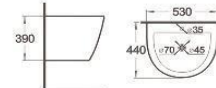

Wall-hung basin
Size: 530x440x360 mm

K9301

Wall-hung basin
Size: 520x520x410 mm

K9370

Wall-hung basin
Size: 630x490x455 mm

K9376

Wall-hung basin
Size: 530x440x390 mm

K9380