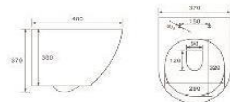

B-2376 MINI
Rimless wall-hung toilet
Size: 480x370x370 mm
Fixing to wall with back

B-2365 MINI
Rimless wall-hung toilet
Size: 490x370x340 mm
Fixing to wall with back