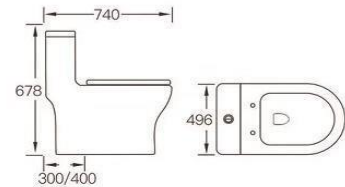

White

White

Matte White

Matte Grey

Bright Grey

Matte Black

Bright Black

Matte Brown