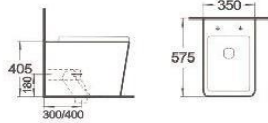

Bright Grey

Matte Black

Bright Black

Matte Brown

WALL HUNG TOILETS AND BIDETS

B-2376
Whirlpool rimless wall-hung toilet
Size: 550x370x370 mm
Fixing to wall with back

G-5376WH
Washdown wall-hung bidet
Size: 550x370x370 mm
Fixing to wall with back

B-2372
Rimless wall-hung toilet
Size: 500x350x365 mm
Fixing to wall with back

G-5372WH
Washdown wall-hung bidet
Size: 480x350x365 mm
Fixing to wall with back

B-2390
Rimless wall-hung toilet
Size: 510x350x360 mm
Fixing to wall with back

G-5390WH
Washdown wall-hung bidet
Size: 510x350x320 mm
Fixing to wall with back

FLOOR MOUNTED TOILETS AND BIDETS

B-2370B
Rimless back to wall toilet
Size: 575x350x405 mm
Fixing to wall with back

G-5370
Back to wall bidet
Size: 575x350x405 mm
Fixing to wall with back