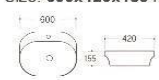

K567

Art basin
Size: 600x420x155 mm