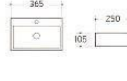

K301

Art basin
Size: 365x250x105 mm