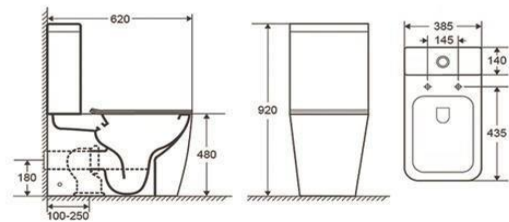

Bright Black

Matte Brown

TWO PIECE TOILETS

B2370A
Rimless two piece toilet
Size: 635x360x825 mm

**B2376A/
B2376A-1**
Tornado or rimless two piece toilet
Size: 680x360x830 mm
Size: 620x345x815 mm

B2376AB
Whirlpool rimless two piece toilet
Size: 615x360x810 mm

B2080A
Washdown two piece toilet
Size: 700x360x790 mm

TWO PIECE TOILETS

B2381A
Rimless two piece toilet
Size: 650x360x830 mm

B2388A
Tornado two piece toilet
Size: 665x360x845 mm

B2383A
Rimless two piece toilet
Size: 620x385x920 mm

B2392A
Tornado two piece toilet
Size: 665x360x840 mm

ONE PIECE TOILETS

A300
Siphonic one piece toilet
Size: 727x426x735 mm

A301
Siphonic one piece toilet
Size: 732x432x752 mm

A302
Siphonic one piece toilet
Size: 690x370x740 mm

A303
Washdown one piece toilet
Size: 642x380x850 mm

A313
Siphonic one piece toilet
Size: 732x455x735 mm

A321
Washdown or siphonic one piece toilet
Size: 700x380x700 mm

A339
Washdown or siphonic one piece toilet
Size: 700x380x790 mm