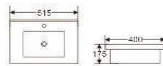

A-120D

Cabinet basin
Size: 1215x460x190 mm

A-150D

Cabinet basin
Size: 1515x460x190 mm

A5139

Cabinet basin
Size: 515x400x175 mm

A6139

Cabinet basin
Size: 615x400x175 mm