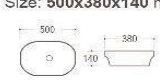

K570

Art basin
Size: 500x380x140 mm