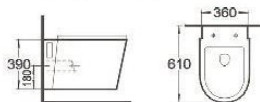

WALL HUNG TOILETS AND BIDETS

B-2303
Rimless wall-hung toilet
Size: 480x370x370 mm
Fixing to wall with back

G-5303WH
Washdown wall-hung bidet
Size: 480x370x325 mm
Fixing to wall with back

B-2375
Rimless wall-hung toilet
Size: 565x380x320 mm
Fixing to wall with back

G-5375WH
Washdown wall-hung bidet
Size: 600x385x380 mm
Fixing to wall with back

B-2380
Washdown wall-hung toilet
Size: 610x360x390 mm
Fixing to wall with back

G-5380WH
Washdown wall-hung bidet
Size: 665x365x320 mm
Fixing to wall with back