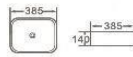

K567

Art basin
Size: 600x420x155 mm

K570

Art basin
Size: 500x380x140 mm

ART BASINS

K571
Art basin
Size: 600x380x140 mm

K801
Art basin
Size: 385x385x140 mm

K802
Art basin
Size: 500x390x130 mm

K803
Art basin
Size: 455x325x135 mm

K804
Art basin
Size: 505x405x140 mm

K805
Art basin
Size: 450x400x145 mm

K806
Art basin
Size: 560x420x150 mm

K807
Art basin
Size: 710x410x150 mm

K808
Art basin
Size: 430x430x120 mm