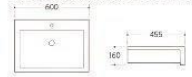

K013/K13A
Art basin
K013 Size: 420x420x175 mm
K013A Size: 370x370x155 mm

K114

Art basin
Size: 465x465x165 mm

K022

Art basin
Size: 480x370x130 mm

K025

Art basin
Size: 400x400x155 mm

K032

Art basin
Size: 570x455x155 mm

K047

Art basin
Size: 450x450x170 mm

K049

Art basin
Size: 420x420x120 mm

K082

Art basin
Size: 410x330x145 mm

K105

Art basin
Size: 465x465x160 mm

K130

Art basin
Size: 600x455x160 mm

K146

Art basin
Size: 450x250x120 mm

K149/K149A

Art basin
K149 Size: 710x385x130 mm
K149A Size: 600x375x130 mm

K153/K153A