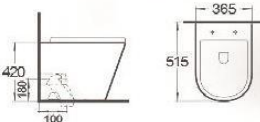

G-5390WH
Washdown wall-hung bidet
Size: 510x350x320 mm
Fixing to wall with back

FLOOR MOUNTED TOILETS AND BIDETS

B-2370B
Rimless back to wall toilet
Size: 575x350x405 mm
Fixing to wall with back

G-5370
Back to wall bidet
Size: 575x350x405 mm
Fixing to wall with back

B-2375B
Rimless back to wall toilet
Size: 570x380x400 mm
Fixing to wall with back

G-5375
Back to wall bidet
Size: 600x385x380 mm
Fixing to wall with back

B-2380B
Rimless back to wall toilet
Size: 640x360x390 mm
Fixing to wall with back

G-5380
Back to wall bidet
Size: 570x350x400 mm
Fixing to wall with back

B-2389B
Washdown back to wall toilet
Size: 520x360x390 mm
Fixing to wall with back

G-5389
Back to wall bidet
Size: 590x360x380 mm
Fixing to wall with back

B-2303B
Rimless back to wall toilet
Size: 515x365x420 mm
Fixing to wall with back

G-5303
Back to wall bidet
Size: 510x365x425 mm
Fixing to wall with back

White

White

Matte White

Matte Grey

Bright Grey

Matte Black