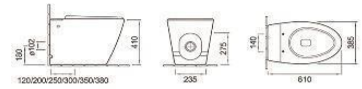

A-375A

Pulse tankless floor mounted toilet
Size: 570x350x330 mm
Fixing to wall with back