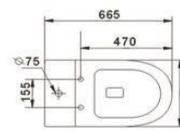

Frontal view

B2303A
Rimless two piece toilet
Size: 610x360x830 mm

Side view

Top view

Frontal view

B2303A-1
Rimless two piece toilet
Size: 665x360x845 mm

Side view

Top view

Frontal view

B2303A-2
Rimless two piece toilet
Size: 642x380x850 mm

Side view

Top view

Frontal view

White

White

Matte White