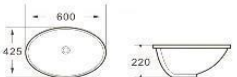

K0222

Undermount basin
Size: 555x420x200 mm

K0224

Undermount basin
Size: 560x430x200 mm

K0201A

Undermount basin
Size: 550x420x210 mm

K0624

Undermount basin
Size: 600x425x220 mm