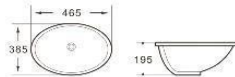

Undermount basin
Size: 465x385x195 mm

K0201A