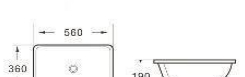

K0424A

Undermount basin
Size: 610x380x180 mm