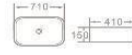

K803
Art basin
Size: 455x325x135 mm

K804
Art basin
Size: 505x405x140 mm

K805
Art basin
Size: 450x400x145 mm

K806
Art basin
Size: 560x420x150 mm

K807
Art basin
Size: 710x410x150 mm

K808
Art basin
Size: 430x430x120 mm