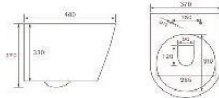

WALL HUNG TOILETS AND BIDETS

B-2303
Rimless wall-hung toilet
Size: 480x370x370 mm
Fixing to wall with back

G-5303WH
Washdown wall-hung bidet
Size: 480x370x325 mm
Fixing to wall with back

B-2375
Rimless wall-hung toilet
Size: 565x380x320 mm
Fixing to wall with back