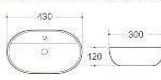

K252/K252B

Art basin
K252 Size: 585x400x145 mm
K252B Size: 585x340x150 mm

K256

Art basin
Size: 450x450x170 mm

K257/K257B

Art basin
K257 Size: 600x400x150 mm
K257B Size: 485x350x140 mm

K267/K271

Art basin
K267 Size: 330x330x130 mm
K271 Size: 285x285x115 mm

K301

Art basin
Size: 365x250x105 mm

K319A/K319B

Art basin
K319A Size: 580x450x145 mm
K319B Size: 520x450x145 mm

K563

Art basin
Size: 430x300x120 mm

K566

Art basin
Size: 500x420x155 mm