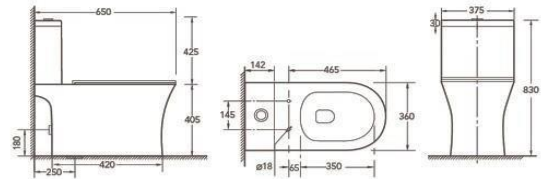

B2040A
Washdown two piece toilet
Size: 635x360x790 mm

B2355A
Rimless two piece toilet
Size: 645x370x800 mm

TWO PIECE TOILETS

B2355AS
Rimless two piece toilet
Size: 640x360x790 mm

B2358A
Rimless two piece toilet
Size: 630x360x855 mm

Bright Black

Matte Brown

TWO PIECE TOILETS

B2370A
Rimless two piece toilet
Size: 635x360x825 mm

**B2376A/
B2376A-1**
Tornado or rimless two piece toilet
Size: 680x360x830 mm
Size: 620x345x815 mm

B2376AB
Whirlpool rimless two piece toilet
Size: 615x360x810 mm

B2080A
Washdown two piece toilet
Size: 700x360x790 mm

TWO PIECE TOILETS

B2381A
Rimless two piece toilet
Size: 650x360x830 mm

B2388A
Tornado two piece toilet
Size: 665x360x845 mm

B2383A
Rimless two piece toilet
Size: 620x385x920 mm