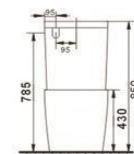

Frontal view

B2303A
Rimless two piece toilet
Size: 610x360x830 mm

Side view

Top view

Frontal view

B2303A-1
Rimless two piece toilet
Size: 665x360x845 mm

Side view

Top view

Frontal view

B2303A-2
Rimless two piece toilet
Size: 642x380x850 mm

Side view

Top view

Frontal view

White

White

Matte White