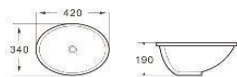

Matte Grey

Bright Grey

Matte Black

Bright Black

Matte Brown

UNDERMOUNT BASINS

K0161

Undermount basin
Size: 420x340x190 mm