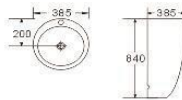

D6029

One piece basin
Size: 330x320x840 mm