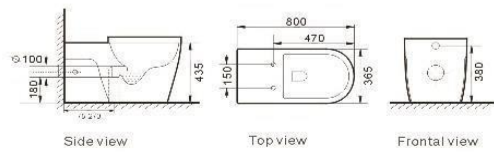

B2369B
Rimless handicapped toilet Suite
Size: 800x370x815 mm