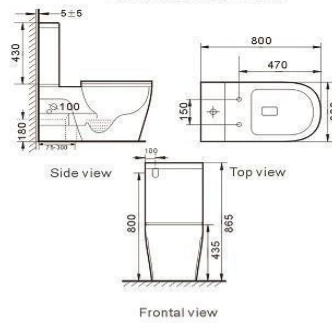

A303
Washdown one piece toilet
Size: 642x380x850 mm

A313
Siphonic one piece toilet
Size: 732x455x735 mm

A321
Washdown or siphonic one piece toilet
Size: 700x380x700 mm

A339
Washdown or siphonic one piece toilet
Size: 700x380x790 mm

Matte Brown

ONE PIECE TOILETS

A353
Siphonic one piece toilet
Size: 700x415x720 mm

A370
Siphonic or washdown one piece toilet
Size: 660x360x805 mm

A372
Washdown one piece toilet
Size: 700x360x770 mm

A376
Siphonic or washdown one piece toilet
Size: 680x375x810 mm

A389
Washdown one piece toilet
Size: 660x360x850 mm

A390
Siphonic or washdown one piece toilet
Size: 680x400x780 mm

HANDICAPPED TOILET SERIES

B2325A
Handicapped rimless two piece toilet
Size: 600x380x860 mm

B2383A
Handicapped rimless two piece toilet
Size: 620x380x830 mm

B2369B
Rimless handicapped toilet Suite
Size: 800x370x815 mm

B2369A
Handicapped rimless two piece toilet
Size: 800x360x586 mm

B2356A
Handicapped rimless two piece toilet
Size: 800x370x815 mm