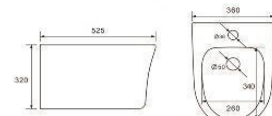

G-5365WH MINI
Washdown wall-hung bidet
Size: 490x370x300 mm
Fixing to wall with back

White

White

Matte White

Matte Grey

Bright Grey

Matte Black

Bright Black

Matte Brown

WALL HUNG TOILETS AND BIDETS

B-2370 MINI

Rimless wall-hung toilet
Size: 510x345x340 mm
Fixing to wall with back

G-5370WH MINI

Washdown wall-hung bidet
Size: 510x345x300 mm
Fixing to wall with back

B-2209

Rimless wall-hung toilet
Size: 540x360x360 mm
Fixing to wall with back

G-5209WH

Washdown wall-hung bidet
Size: 525x360x320 mm
Fixing to wall with back

B-2210

Rimless wall-hung toilet
Size: 495x365x360 mm
Fixing to wall with back