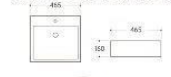

K013/K13A
Art basin
K013 Size: 420x420x175 mm
K013A Size: 370x370x155 mm

K114

Art basin
Size: 465x465x165 mm

K022

Art basin
Size: 480x370x130 mm

K025

Art basin
Size: 400x400x155 mm

K032

Art basin
Size: 570x455x155 mm

K047

Art basin
Size: 450x450x170 mm

K049

Art basin
Size: 420x420x120 mm

K082

Art basin
Size: 410x330x145 mm

K105

Art basin
Size: 465x465x160 mm

K130

Art basin
Size: 600x455x160 mm

K146

Art basin
Size: 450x250x120 mm

K149/K149A

Art basin
K149 Size: 710x385x130 mm
K149A Size: 600x375x130 mm

K153/K153A