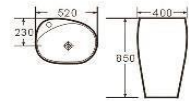

One piece basin
Size: 400x400x850 mm

D6008A/B

One piece basin
Size: 400x460x900 mm

D6010

One piece basin
Size: 520x400x850 mm

D6023A/B

One piece basin
Size: 450x460x850 mm

D6028