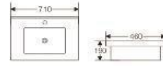

Matte Black

Bright Black

Matte Brown

CABINET BASINS

A-060

Cabinet basin
Size: 608x460x190 mm

A-070

Cabinet basin
Size: 710x460x190 mm