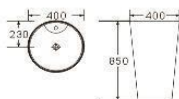

One piece basin
Size: 385x385x840 mm

D6029

One piece basin
Size: 330x320x840 mm

D6033

One piece basin
Size: 400x400x850 mm

D6089

One piece basin
Size: 510x460x850 mm

White