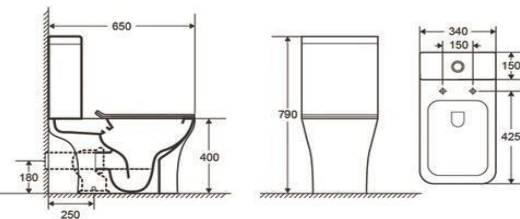

Frontal view

B2303A
Rimless two piece toilet
Size: 610x360x830 mm

Side view

Top view

Frontal view

B2303A-1
Rimless two piece toilet
Size: 665x360x845 mm

Side view

Top view

Frontal view

B2303A-2
Rimless two piece toilet
Size: 642x380x850 mm

Side view

Top view

Frontal view

White

White

Matte White

Matte Grey

Bright Grey

Matte Black

Bright Black

Matte Brown

TWO PIECE TOILETS

B2304A
Washdown two piece toilet
Size: 680x360x820 mm

B2060A
Juniors two piece toilet
Size: 600x310x760 mm

B2313A
Rimless two piece toilet
Size: 660x360x820 mm

B2315A
Rimless two piece toilet
Size: 650x340x790 mm

TWO PIECE TOILETS

B2317A
Rimless two piece toilet
Size: 650x340x790 mm

B2323A
Rimless two piece toilet
Size: 610x380x830 mm