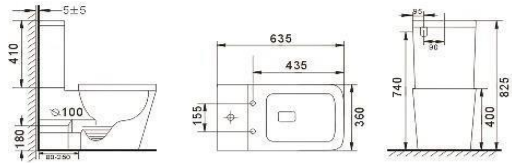

Bright Black

Matte Brown

TWO PIECE TOILETS

B2370A
Rimless two piece toilet
Size: 635x360x825 mm

**B2376A/
B2376A-1**
Tornado or rimless two piece toilet
Size: 680x360x830 mm
Size: 620x345x815 mm

B2376AB
Whirlpool rimless two piece toilet
Size: 615x360x810 mm

B2080A
Washdown two piece toilet
Size: 700x360x790 mm

TWO PIECE TOILETS

B2381A
Rimless two piece toilet
Size: 650x360x830 mm

B2388A
Tornado two piece toilet
Size: 665x360x845 mm

B2383A
Rimless two piece toilet
Size: 620x385x920 mm