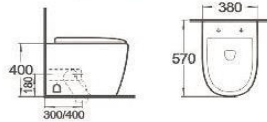

B-2372
Rimless wall-hung toilet
Size: 500x350x365 mm
Fixing to wall with back

G-5372WH
Washdown wall-hung bidet
Size: 480x350x365 mm
Fixing to wall with back

B-2390
Rimless wall-hung toilet
Size: 510x350x360 mm
Fixing to wall with back

G-5390WH
Washdown wall-hung bidet
Size: 510x350x320 mm
Fixing to wall with back

FLOOR MOUNTED TOILETS AND BIDETS

B-2370B
Rimless back to wall toilet
Size: 575x350x405 mm
Fixing to wall with back

G-5370
Back to wall bidet
Size: 575x350x405 mm
Fixing to wall with back

B-2375B
Rimless back to wall toilet
Size: 570x380x400 mm
Fixing to wall with back

G-5375
Back to wall bidet
Size: 600x385x380 mm
Fixing to wall with back

B-2380B
Rimless back to wall toilet
Size: 640x360x390 mm
Fixing to wall with back