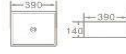

K803
Art basin
Size: 455x325x135 mm

K804
Art basin
Size: 505x405x140 mm

K805
Art basin
Size: 450x400x145 mm

K806
Art basin
Size: 560x420x150 mm

K807
Art basin
Size: 710x410x150 mm

K808
Art basin
Size: 430x430x120 mm

K810
Art basin
Size: 425x425x140 mm

K811
Art basin
Size: 415x415x135 mm

K812
Art basin
Size: 500x405x120 mm

K813
Art basin
Size: 425x425x125 mm

K814
Art basin
Size: 440x440x140 mm

K815
Art basin
Size: 390x390x140 mm