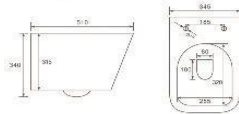

B-2370 MINI

Rimless wall-hung toilet
Size: 510x345x340 mm
Fixing to wall with back