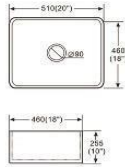

Bright Black

Matte Brown

CERAMIC KITCHEN SINKS

A2018
Farmhouse Sink
Size: 510x460x255 mm

A2418
Farmhouse Sink
Size: 610x460x255 mm

B2418
Farmhouse Sink
Size: 605x460x255 mm

A3018
Farmhouse Sink
Size: 762x460x255 mm

A3318
Farmhouse Sink
Size: 838x460x255 mm

B3019
Farmhouse Sink
Size: 762x482x255 mm

B3019
Farmhouse Sink
Size: 762x482x255 mm

B3319
Farmhouse Sink
Size: 838x482x255 mm

G2319
Farmhouse Sink
Size: 590x480x215 mm