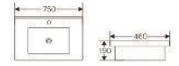

A-075

Cabinet basin
Size: 750x460x190 mm