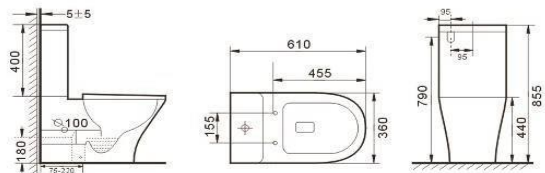

B2366A
Rimless two piece toilet
Size: 610x360x855 mm