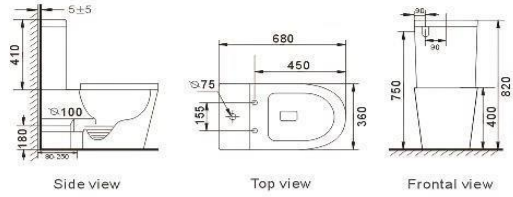

Frontal view

B2303A
Rimless two piece toilet
Size: 610x360x830 mm

Side view

Top view

Frontal view

B2303A-1
Rimless two piece toilet
Size: 665x360x845 mm

Side view

Top view

Frontal view

B2303A-2
Rimless two piece toilet
Size: 642x380x850 mm

Side view

Top view

Frontal view

White

White

Matte White

Matte Grey

Bright Grey

Matte Black

Bright Black

Matte Brown

TWO PIECE TOILETS

B2304A
Washdown two piece toilet
Size: 680x360x820 mm

B2060A
Juniors two piece toilet
Size: 600x310x760 mm

B2313A
Rimless two piece toilet
Size: 660x360x820 mm

B2315A
Rimless two piece toilet
Size: 650x340x790 mm

TWO PIECE TOILETS

B2317A
Rimless two piece toilet
Size: 650x340x790 mm

B2323A
Rimless two piece toilet
Size: 610x380x830 mm