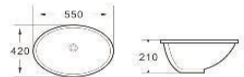

K0222

Undermount basin
Size: 555x420x200 mm

K0224

Undermount basin
Size: 560x430x200 mm

K0201A

Undermount basin
Size: 550x420x210 mm

K0624

Undermount basin
Size: 600x425x220 mm