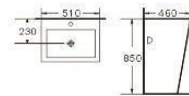

One piece basin
Size: 385x385x840 mm

D6029

One piece basin
Size: 330x320x840 mm

D6033

One piece basin
Size: 400x400x850 mm

D6089

One piece basin
Size: 510x460x850 mm

White