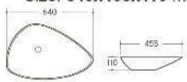

K230B/K230C

Art basin
K013 Size: 550x400x130 mm
K013A Size: 650x400x130 mm

K233

Art basin
Size: 595x495x100 mm

K235

Art basin
Size: 640x455x110 mm

K236

Art basin
Size: 700x400x125 mm