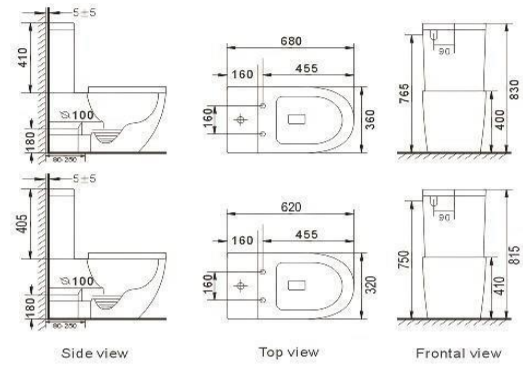

B2040A
Washdown two piece toilet
Size: 635x360x790 mm

B2355A
Rimless two piece toilet
Size: 645x370x800 mm

TWO PIECE TOILETS

B2355AS
Rimless two piece toilet
Size: 640x360x790 mm

B2358A
Rimless two piece toilet
Size: 630x360x855 mm

B2359A
Rimless two piece toilet
Size: 620x365x790 mm

B2366A
Rimless two piece toilet
Size: 610x360x855 mm

White

White

Matte White

Matte Grey

Bright Grey

Matte Black

Bright Black

Matte Brown

TWO PIECE TOILETS

B2370A
Rimless two piece toilet
Size: 635x360x825 mm

**B2376A/
B2376A-1**
Tornado or rimless two piece toilet
Size: 680x360x830 mm
Size: 620x345x815 mm

B2376AB
Whirlpool rimless two piece toilet
Size: 615x360x810 mm

B2080A
Washdown two piece toilet
Size: 700x360x790 mm

TWO PIECE TOILETS

B2381A
Rimless two piece toilet
Size: 650x360x830 mm

B2388A
Tornado two piece toilet
Size: 665x360x845 mm

B2383A
Rimless two piece toilet
Size: 620x385x920 mm