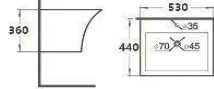

Wall-hung basin
Size: 530x440x360 mm

K9603

Wall-hung basin
Size: 490x450x340 mm

K9604

Wall-hung basin
Size: 520x460x380 mm

K9605

Wall-hung basin
Size: 470x460x370 mm

K9608