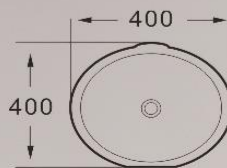

Undermount basin
Size: 555x420x200 mm