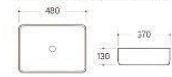

K013/K13A
Art basin
K013 Size: 420x420x175 mm
K013A Size: 370x370x155 mm

K114

Art basin
Size: 465x465x165 mm

K022

Art basin
Size: 480x370x130 mm

K025

Art basin
Size: 400x400x155 mm

K032