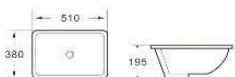

Undermount basin
Size: 510x380x195 mm

K0420C