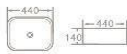

K803
Art basin
Size: 455x325x135 mm

K804
Art basin
Size: 505x405x140 mm

K805
Art basin
Size: 450x400x145 mm

K806
Art basin
Size: 560x420x150 mm

K807
Art basin
Size: 710x410x150 mm

K808
Art basin
Size: 430x430x120 mm

K810
Art basin
Size: 425x425x140 mm

K811
Art basin
Size: 415x415x135 mm

K812
Art basin
Size: 500x405x120 mm

K813
Art basin
Size: 425x425x125 mm

K814
Art basin
Size: 440x440x140 mm

K815
Art basin
Size: 390x390x140 mm