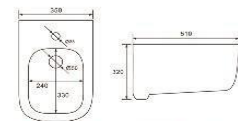

G-5210WH

Washdown wall-hung bidet
Size: 495x365x295 mm
Fixing to wall with back

B-2211

Rimless wall-hung toilet
Size: 490x370x340 mm
Fixing to wall with back

G-5211WH

Washdown wall-hung bidet
Size: 495x365x295 mm
Fixing to wall with back

Bright Grey

Matte Black

Bright Black

Matte Brown

WALL HUNG TOILETS AND BIDETS

B-2376
Whirlpool rimless wall-hung toilet
Size: 550x370x370 mm
Fixing to wall with back

G-5376WH
Washdown wall-hung bidet
Size: 550x370x370 mm
Fixing to wall with back

B-2372
Rimless wall-hung toilet
Size: 500x350x365 mm
Fixing to wall with back

G-5372WH
Washdown wall-hung bidet
Size: 480x350x365 mm
Fixing to wall with back

B-2390
Rimless wall-hung toilet
Size: 510x350x360 mm
Fixing to wall with back

G-5390WH
Washdown wall-hung bidet
Size: 510x350x320 mm
Fixing to wall with back

FLOOR MOUNTED TOILETS AND BIDETS

B-2370B
Rimless back to wall toilet
Size: 575x350x405 mm
Fixing to wall with back

G-5370
Back to wall bidet
Size: 575x350x405 mm
Fixing to wall with back