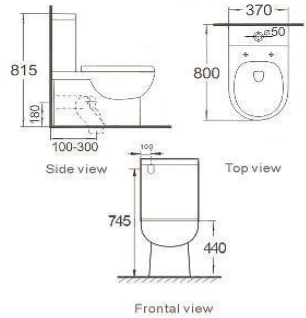

Matte Brown

ONE PIECE TOILETS

A353
Siphonic one piece toilet
Size: 700x415x720 mm

A370
Siphonic or washdown one piece toilet
Size: 660x360x805 mm

A372
Washdown one piece toilet
Size: 700x360x770 mm

A376
Siphonic or washdown one piece toilet
Size: 680x375x810 mm

A389
Washdown one piece toilet
Size: 660x360x850 mm

A390
Siphonic or washdown one piece toilet
Size: 680x400x780 mm

HANDICAPPED TOILET SERIES

B2325A
Handicapped rimless two piece toilet
Size: 600x380x860 mm

B2383A
Handicapped rimless two piece toilet
Size: 620x380x830 mm

B2369B
Rimless handicapped toilet Suite
Size: 800x370x815 mm

B2369A
Handicapped rimless two piece toilet
Size: 800x360x586 mm

B2356A
Handicapped rimless two piece toilet
Size: 800x370x815 mm

B2040H
Handicapped rimless two piece toilet
Size: 670x370x880 mm

B2398A
Handicapped rimless two piece toilet
Size: 620x385x920 mm

White

White

Matte White

Matte Grey

Bright Grey

Matte Black