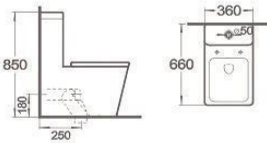

Matte Brown

ONE PIECE TOILETS

A353
Siphonic one piece toilet
Size: 700x415x720 mm

A370
Siphonic or washdown one piece toilet
Size: 660x360x805 mm

A372
Washdown one piece toilet
Size: 700x360x770 mm

A376
Siphonic or washdown one piece toilet
Size: 680x375x810 mm

A389
Washdown one piece toilet
Size: 660x360x850 mm

A390
Siphonic or washdown one piece toilet
Size: 680x400x780 mm

HANDICAPPED TOILET SERIES

B2325A
Handicapped rimless two piece toilet
Size: 600x380x860 mm