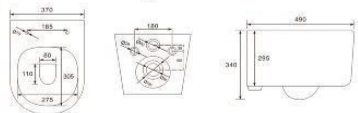

G-5365WH MINI
Washdown wall-hung bidet
Size: 490x370x300 mm
Fixing to wall with back

White

White

Matte White

Matte Grey

Bright Grey

Matte Black

Bright Black

Matte Brown

WALL HUNG TOILETS AND BIDETS

B-2370 MINI

Rimless wall-hung toilet
Size: 510x345x340 mm
Fixing to wall with back

G-5370WH MINI

Washdown wall-hung bidet
Size: 510x345x300 mm
Fixing to wall with back

B-2209

Rimless wall-hung toilet
Size: 540x360x360 mm
Fixing to wall with back

G-5209WH

Washdown wall-hung bidet
Size: 525x360x320 mm
Fixing to wall with back

B-2210

Rimless wall-hung toilet
Size: 495x365x360 mm
Fixing to wall with back

G-5210WH

Washdown wall-hung bidet
Size: 495x365x295 mm
Fixing to wall with back

B-2211

Rimless wall-hung toilet
Size: 490x370x340 mm
Fixing to wall with back

G-5211WH

Washdown wall-hung bidet
Size: 495x365x295 mm
Fixing to wall with back