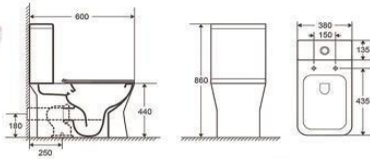

Matte Brown

ONE PIECE TOILETS

A353
Siphonic one piece toilet
Size: 700x415x720 mm

A370
Siphonic or washdown one piece toilet
Size: 660x360x805 mm

A372
Washdown one piece toilet
Size: 700x360x770 mm

A376
Siphonic or washdown one piece toilet
Size: 680x375x810 mm

A389
Washdown one piece toilet
Size: 660x360x850 mm

A390
Siphonic or washdown one piece toilet
Size: 680x400x780 mm

HANDICAPPED TOILET SERIES

B2325A
Handicapped rimless two piece toilet
Size: 600x380x860 mm

B2383A
Handicapped rimless two piece toilet
Size: 620x380x830 mm

B2369B
Rimless handicapped toilet Suite
Size: 800x370x815 mm

B2369A
Handicapped rimless two piece toilet
Size: 800x360x586 mm

B2356A
Handicapped rimless two piece toilet
Size: 800x370x815 mm