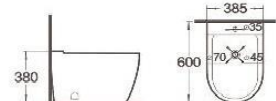

G-5375
Back to wall bidet
Size: 600x385x380 mm
Fixing to wall with back