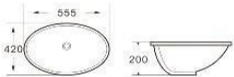

Undermount basin
Size: 555x420x200 mm

K0224