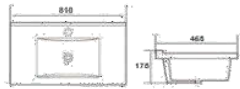

A075
Cabinet basin
Size: 760x465x175 mm

A080
Cabinet basin
Size: 810x465x175 mm

A090
Cabinet basin
Size: 910x465x175 mm

A100
Cabinet basin
Size: 1000x465x175 mm

A120
Cabinet basin
Size: 1210x465x175 mm

A120
Cabinet basin
Size: 1215x465x175 mm