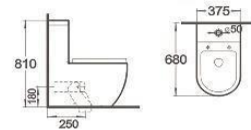

A303
Washdown one piece toilet
Size: 642x380x850 mm

A313
Siphonic one piece toilet
Size: 732x455x735 mm

A321
Washdown or siphonic one piece toilet
Size: 700x380x700 mm

A339
Washdown or siphonic one piece toilet
Size: 700x380x790 mm

Matte Brown

ONE PIECE TOILETS

A353
Siphonic one piece toilet
Size: 700x415x720 mm

A370
Siphonic or washdown one piece toilet
Size: 660x360x805 mm

A372
Washdown one piece toilet
Size: 700x360x770 mm

A376
Siphonic or washdown one piece toilet
Size: 680x375x810 mm

A389
Washdown one piece toilet
Size: 660x360x850 mm

A390
Siphonic or washdown one piece toilet
Size: 680x400x780 mm

HANDICAPPED TOILET SERIES

B2325A
Handicapped rimless two piece toilet
Size: 600x380x860 mm