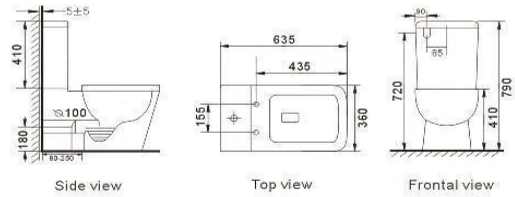

G-5365WH MINI
Washdown wall-hung bidet
Size: 490x370x300 mm
Fixing to wall with back

White

White

Matte White

Matte Grey

Bright Grey

Matte Black

Bright Black

Frontal view

B2303A
Rimless two piece toilet
Size: 610x360x830 mm

Side view

Top view

Frontal view

B2303A-1
Rimless two piece toilet
Size: 665x360x845 mm

Side view

Top view

B2313A
Rimless two piece toilet
Size: 660x360x820 mm

B2315A
Rimless two piece toilet
Size: 650x340x790 mm

TWO PIECE TOILETS

B2317A
Rimless two piece toilet
Size: 650x340x790 mm

B2323A
Rimless two piece toilet
Size: 610x380x830 mm

B2040A
Washdown two piece toilet
Size: 635x360x790 mm

B2355A
Rimless two piece toilet
Size: 645x370x800 mm

TWO PIECE TOILETS

B2355AS
Rimless two piece toilet
Size: 640x360x790 mm

B2358A
Rimless two piece toilet
Size: 630x360x855 mm