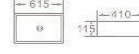

ART BASINS

White

White

Matte White

Matte Grey

Bright Grey

Matte Black

Bright Black

Matte Brown