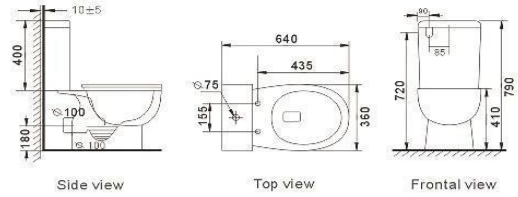

G-5365WH MINI
Washdown wall-hung bidet
Size: 490x370x300 mm
Fixing to wall with back

White

White

Matte White

Matte Grey

Bright Grey

Matte Black

Bright Black

B2313A
Rimless two piece toilet
Size: 660x360x820 mm

B2315A
Rimless two piece toilet
Size: 650x340x790 mm

TWO PIECE TOILETS

B2317A
Rimless two piece toilet
Size: 650x340x790 mm

B2323A
Rimless two piece toilet
Size: 610x380x830 mm

B2040A
Washdown two piece toilet
Size: 635x360x790 mm

B2355A
Rimless two piece toilet
Size: 645x370x800 mm

TWO PIECE TOILETS

B2355AS
Rimless two piece toilet
Size: 640x360x790 mm

B2358A
Rimless two piece toilet
Size: 630x360x855 mm

B2359A
Rimless two piece toilet
Size: 620x365x790 mm

B2366A
Rimless two piece toilet
Size: 610x360x855 mm

White

White

Matte White

Matte Grey

Bright Grey

Matte Black