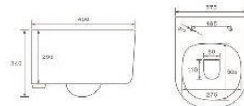

WALL HUNG TOILETS AND BIDETS

B-2303
Rimless wall-hung toilet
Size: 480x370x370 mm
Fixing to wall with back

G-5303WH
Washdown wall-hung bidet
Size: 480x370x325 mm
Fixing to wall with back

B-2375
Rimless wall-hung toilet
Size: 565x380x320 mm
Fixing to wall with back

G-5375WH
Washdown wall-hung bidet
Size: 600x385x380 mm
Fixing to wall with back

B-2380
Washdown wall-hung toilet
Size: 610x360x390 mm
Fixing to wall with back

G-5380WH
Washdown wall-hung bidet
Size: 665x365x320 mm
Fixing to wall with back

B-2376 MINI
Rimless wall-hung toilet
Size: 480x370x370 mm
Fixing to wall with back

G-5376WH MINI
Washdown wall-hung bidet
Size: 480x370x325 mm
Fixing to wall with back

B-2365 MINI
Rimless wall-hung toilet
Size: 490x370x340 mm
Fixing to wall with back

G-5365WH MINI
Washdown wall-hung bidet
Size: 490x370x300 mm
Fixing to wall with back

White

White

Matte White

Matte Grey

Bright Grey

Matte Black

Bright Black