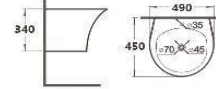

Wall-hung basin
Size: 530x440x360 mm

K9603

Wall-hung basin
Size: 490x450x340 mm

K9604

Wall-hung basin
Size: 520x460x380 mm

K9605

Wall-hung basin
Size: 470x460x370 mm

K9608