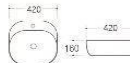

K834

Art basin
Size: 420x420x160 mm