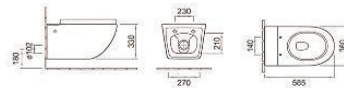

A-380A

Pulse tankless floor mounted toilet
Size: 525x360x330 mm
Fixing to wall with back

A-381A

Pulse tankless floor mounted toilet
Size: 575x360x410 mm
Fixing to wall with back

C-376C

Pulse tankless wall-hung toilet
Size: 585x360x330 mm
Fixing to wall with back