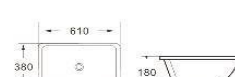

K0424B

Undermount basin
Size: 595x395x210 mm