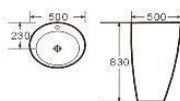

ONE PIECE BASINS

D6301

One piece basin
Size: 550x520x850 mm

D6301B

One piece basin
Size: 500x500x830 mm

D6004A

One piece basin
Size: 400x400x850 mm

D6004B