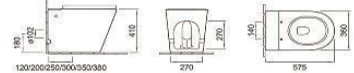

A-380A

Pulse tankless floor mounted toilet
Size: 525x360x330 mm
Fixing to wall with back