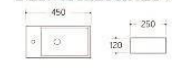

Art basin
Size: 465x465x160 mm

K130

Art basin
Size: 600x455x160 mm

K146

Art basin
Size: 450x250x120 mm

K149/K149A

Art basin
K149 Size: 710x385x130 mm
K149A Size: 600x375x130 mm

K153/K153A