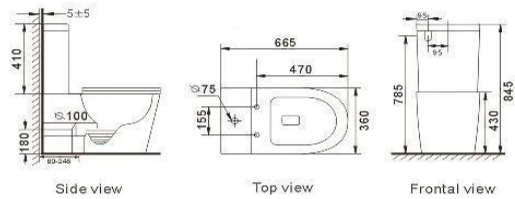

Bright Black

Matte Brown

TWO PIECE TOILETS

B2370A
Rimless two piece toilet
Size: 635x360x825 mm

**B2376A/
B2376A-1**
Tornado or rimless two piece toilet
Size: 680x360x830 mm
Size: 620x345x815 mm

B2376AB
Whirlpool rimless two piece toilet
Size: 615x360x810 mm

B2080A
Washdown two piece toilet
Size: 700x360x790 mm

TWO PIECE TOILETS

B2381A
Rimless two piece toilet
Size: 650x360x830 mm

B2388A
Tornado two piece toilet
Size: 665x360x845 mm

B2383A
Rimless two piece toilet
Size: 620x385x920 mm

B2392A
Tornado two piece toilet
Size: 665x360x840 mm

ONE PIECE TOILETS

A300
Siphonic one piece toilet
Size: 727x426x735 mm

A301
Siphonic one piece toilet
Size: 732x432x752 mm

A302
Siphonic one piece toilet
Size: 690x370x740 mm