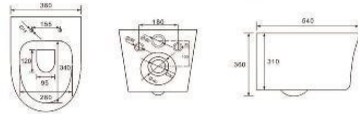

G-5365WH MINI
Washdown wall-hung bidet
Size: 490x370x300 mm
Fixing to wall with back

White

White

Matte White

Matte Grey

Bright Grey

Matte Black

Bright Black

Matte Brown

WALL HUNG TOILETS AND BIDETS

B-2370 MINI

Rimless wall-hung toilet
Size: 510x345x340 mm
Fixing to wall with back

G-5370WH MINI

Washdown wall-hung bidet
Size: 510x345x300 mm
Fixing to wall with back

B-2209

Rimless wall-hung toilet
Size: 540x360x360 mm
Fixing to wall with back

G-5209WH

Washdown wall-hung bidet
Size: 525x360x320 mm
Fixing to wall with back

B-2210

Rimless wall-hung toilet
Size: 495x365x360 mm
Fixing to wall with back

G-5210WH

Washdown wall-hung bidet
Size: 495x365x295 mm
Fixing to wall with back

B-2211

Rimless wall-hung toilet
Size: 490x370x340 mm
Fixing to wall with back

G-5211WH

Washdown wall-hung bidet
Size: 495x365x295 mm
Fixing to wall with back