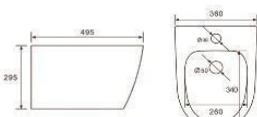

B-2209

Rimless wall-hung toilet
Size: 540x360x360 mm
Fixing to wall with back

G-5209WH

Washdown wall-hung bidet
Size: 525x360x320 mm
Fixing to wall with back

B-2210

Rimless wall-hung toilet
Size: 495x365x360 mm
Fixing to wall with back

G-5210WH

Washdown wall-hung bidet
Size: 495x365x295 mm
Fixing to wall with back

B-2211

Rimless wall-hung toilet
Size: 490x370x340 mm
Fixing to wall with back

G-5211WH

Washdown wall-hung bidet
Size: 495x365x295 mm
Fixing to wall with back