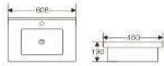

Matte Black

Bright Black

Matte Brown

CABINET BASINS

A-060

Cabinet basin
Size: 608x460x190 mm

A-070

Cabinet basin
Size: 710x460x190 mm