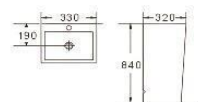

D6033

One piece basin
Size: 400x400x850 mm