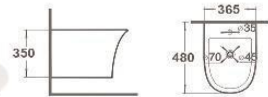

B-2372
Rimless wall-hung toilet
Size: 500x350x365 mm
Fixing to wall with back

G-5372WH
Washdown wall-hung bidet
Size: 480x350x365 mm
Fixing to wall with back