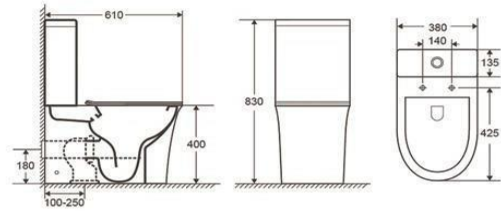

G-5365WH MINI
Washdown wall-hung bidet
Size: 490x370x300 mm
Fixing to wall with back

White

White

Matte White

Matte Grey

Bright Grey

Matte Black

Bright Black

B2313A
Rimless two piece toilet
Size: 660x360x820 mm

B2315A
Rimless two piece toilet
Size: 650x340x790 mm

TWO PIECE TOILETS

B2317A
Rimless two piece toilet
Size: 650x340x790 mm

B2323A
Rimless two piece toilet
Size: 610x380x830 mm

B2040A
Washdown two piece toilet
Size: 635x360x790 mm

B2355A
Rimless two piece toilet
Size: 645x370x800 mm

TWO PIECE TOILETS

B2355AS
Rimless two piece toilet
Size: 640x360x790 mm

B2358A
Rimless two piece toilet
Size: 630x360x855 mm