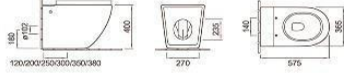

Pulse tankless floor mounted toilet
Size: 580x360x400 mm
Fixing to wall with back

A-375A

Pulse tankless floor mounted toilet
Size: 570x350x330 mm
Fixing to wall with back

A-376A

Pulse tankless floor mounted toilet
Size: 575x365x400 mm
Fixing to wall with back