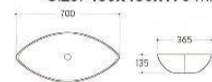

K230B/K230C

Art basin
K013 Size: 550x400x130 mm
K013A Size: 650x400x130 mm

K233

Art basin
Size: 595x495x100 mm

K235

Art basin
Size: 640x455x110 mm

K236

Art basin
Size: 700x400x125 mm

K252/K252B

Art basin
K252 Size: 585x400x145 mm
K252B Size: 585x340x150 mm

K256

Art basin
Size: 450x450x170 mm

K257/K257B

Art basin
K257 Size: 600x400x150 mm
K257B Size: 485x350x140 mm

K267/K271

Art basin
K267 Size: 330x330x130 mm
K271 Size: 285x285x115 mm