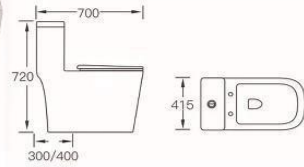

A353
Siphonic one piece toilet
Size: 700x415x720 mm

A372
Washdown one piece toilet
Size: 700x360x770 mm