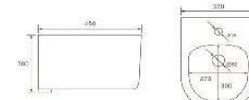

G-5365WH MINI
Washdown wall-hung bidet
Size: 490x370x300 mm
Fixing to wall with back