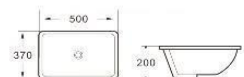

K0418B

Undermount basin
Size: 455x325x180 mm

K0420A

Undermount basin
Size: 510x380x195 mm

K0420C

Undermount basin
Size: 500x370x200 mm

K0421A

Undermount basin
Size: 610x380x180 mm