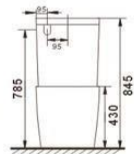

Frontal view

B2303A
Rimless two piece toilet
Size: 610x360x830 mm

Side view

Top view

Frontal view

B2303A-1
Rimless two piece toilet
Size: 665x360x845 mm

Side view

Top view

Frontal view

B2303A-2
Rimless two piece toilet
Size: 642x380x850 mm

Side view

Top view

Frontal view

White

White

Matte White