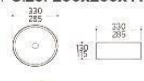

K252/K252B

Art basin
K252 Size: 585x400x145 mm
K252B Size: 585x340x150 mm

K256

Art basin
Size: 450x450x170 mm

K257/K257B

Art basin
K257 Size: 600x400x150 mm
K257B Size: 485x350x140 mm

K267/K271

Art basin
K267 Size: 330x330x130 mm
K271 Size: 285x285x115 mm