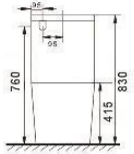

Frontal view

B2303A
Rimless two piece toilet
Size: 610x360x830 mm

Side view

Top view

Frontal view

B2303A-1
Rimless two piece toilet
Size: 665x360x845 mm

Side view

Top view

Frontal view

B2303A-2
Rimless two piece toilet
Size: 642x380x850 mm

Side view

Top view

Frontal view

White

White

Matte White