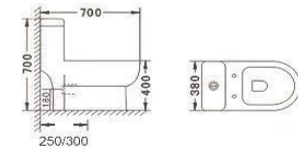

B2392A
Tornado two piece toilet
Size: 665x360x840 mm

ONE PIECE TOILETS

A300
Siphonic one piece toilet
Size: 727x426x735 mm

A301
Siphonic one piece toilet
Size: 732x432x752 mm

A302
Siphonic one piece toilet
Size: 690x370x740 mm

A303
Washdown one piece toilet
Size: 642x380x850 mm

A313
Siphonic one piece toilet
Size: 732x455x735 mm

A321
Washdown or siphonic one piece toilet
Size: 700x380x700 mm

A339
Washdown or siphonic one piece toilet
Size: 700x380x790 mm