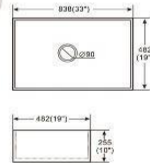

A3318
Farmhouse Sink
Size: 838x460x255 mm

B3019
Farmhouse Sink
Size: 762x482x255 mm

B3019
Farmhouse Sink
Size: 762x482x255 mm

B3319
Farmhouse Sink
Size: 838x482x255 mm

G2319
Farmhouse Sink
Size: 590x480x215 mm