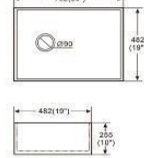

B3019
Farmhouse Sink
Size: 762x482x255 mm