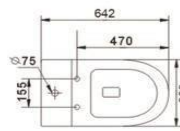

Frontal view

B2303A
Rimless two piece toilet
Size: 610x360x830 mm

Side view

Top view

Frontal view

B2303A-1
Rimless two piece toilet
Size: 665x360x845 mm

Side view

Top view

Frontal view

B2303A-2
Rimless two piece toilet
Size: 642x380x850 mm

Side view

Top view

Frontal view

White

White

Matte White