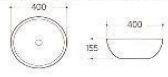

K013/K13A
Art basin
K013 Size: 420x420x175 mm
K013A Size: 370x370x155 mm

K114

Art basin
Size: 465x465x165 mm

K022

Art basin
Size: 480x370x130 mm

K025

Art basin
Size: 400x400x155 mm

K032