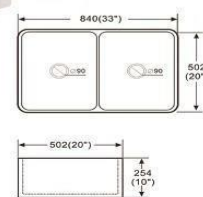

Bright Black

Matte Brown

CERAMIC KITCHEN SINKS

A2018
Farmhouse Sink
Size: 510x460x255 mm

A2418
Farmhouse Sink
Size: 610x460x255 mm

B2418
Farmhouse Sink
Size: 605x460x255 mm

A3018
Farmhouse Sink
Size: 762x460x255 mm

A3318
Farmhouse Sink
Size: 838x460x255 mm

B3019
Farmhouse Sink
Size: 762x482x255 mm

B3019
Farmhouse Sink
Size: 762x482x255 mm

B3319
Farmhouse Sink
Size: 838x482x255 mm

G2319
Farmhouse Sink
Size: 590x480x215 mm

A3318D
Farmhouse Sink
Size: 840x460x255 mm

F3320
Farmhouse Sink
Size: 840x502x254 mm

White

White

Matte White

Matte Grey

Bright Grey

Matte Black