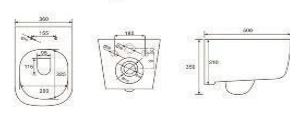

B-2390

Rimless wall-hung toilet
Size: 500x360x350 mm
Fixing to wall with back

White

White

Matte White

Matte Grey

Bright Grey

Matte Black

Bright Black

Matte Brown