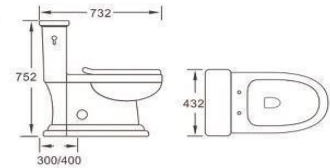

B2080A
Washdown two piece toilet
Size: 700x360x790 mm

TWO PIECE TOILETS

B2381A
Rimless two piece toilet
Size: 650x360x830 mm

B2388A
Tornado two piece toilet
Size: 665x360x845 mm

B2383A
Rimless two piece toilet
Size: 620x385x920 mm

B2392A
Tornado two piece toilet
Size: 665x360x840 mm

ONE PIECE TOILETS

A300
Siphonic one piece toilet
Size: 727x426x735 mm

A301
Siphonic one piece toilet
Size: 732x432x752 mm

A302
Siphonic one piece toilet
Size: 690x370x740 mm

A303
Washdown one piece toilet
Size: 642x380x850 mm

A313
Siphonic one piece toilet
Size: 732x455x735 mm

A321
Washdown or siphonic one piece toilet
Size: 700x380x700 mm

A339
Washdown or siphonic one piece toilet
Size: 700x380x790 mm