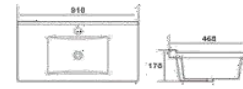

A075
Cabinet basin
Size: 760x465x175 mm

A080
Cabinet basin
Size: 810x465x175 mm

A090
Cabinet basin
Size: 910x465x175 mm

A100
Cabinet basin
Size: 1000x465x175 mm

A120
Cabinet basin
Size: 1210x465x175 mm

A120
Cabinet basin
Size: 1215x465x175 mm