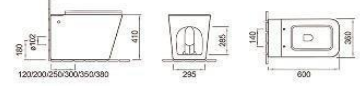

PULSE TANKLESS TOILETS

A-301A

Pulse tankless floor mounted toilet
Size: 620x420x455 mm
Fixing to wall with back

A-370A

Pulse tankless floor mounted toilet
Size: 600x360x410 mm
Fixing to wall with back

A-372A