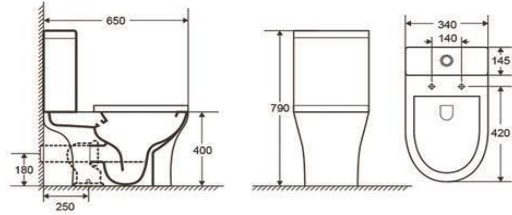

G-5365WH MINI
Washdown wall-hung bidet
Size: 490x370x300 mm
Fixing to wall with back

White

White

Matte White

Matte Grey

Bright Grey

Matte Black

Bright Black

Frontal view

B2303A
Rimless two piece toilet
Size: 610x360x830 mm

Side view

Top view

Frontal view

B2303A-1
Rimless two piece toilet
Size: 665x360x845 mm

Side view

Top view

B2313A
Rimless two piece toilet
Size: 660x360x820 mm

B2315A
Rimless two piece toilet
Size: 650x340x790 mm

TWO PIECE TOILETS

B2317A
Rimless two piece toilet
Size: 650x340x790 mm

B2323A
Rimless two piece toilet
Size: 610x380x830 mm

B2040A
Washdown two piece toilet
Size: 635x360x790 mm

B2355A
Rimless two piece toilet
Size: 645x370x800 mm

TWO PIECE TOILETS

B2355AS
Rimless two piece toilet
Size: 640x360x790 mm

B2358A
Rimless two piece toilet
Size: 630x360x855 mm