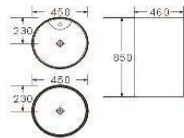

One piece basin
Size: 400x400x850 mm

D6008A/B

One piece basin
Size: 400x460x900 mm

D6010

One piece basin
Size: 520x400x850 mm

D6023A/B

One piece basin
Size: 450x460x850 mm

D6028

One piece basin
Size: 385x385x840 mm

D6029

One piece basin
Size: 330x320x840 mm

D6033

One piece basin
Size: 400x400x850 mm

D6089

One piece basin
Size: 510x460x850 mm

White