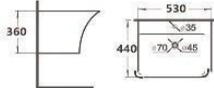

K9608

Wall-hung basin
Size: 530x440x360 mm