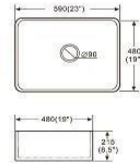

A3318
Farmhouse Sink
Size: 838x460x255 mm

B3019
Farmhouse Sink
Size: 762x482x255 mm

B3019
Farmhouse Sink
Size: 762x482x255 mm

B3319
Farmhouse Sink
Size: 838x482x255 mm

G2319
Farmhouse Sink
Size: 590x480x215 mm