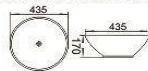

Art basin
Size: 435x435x170 mm

D9002