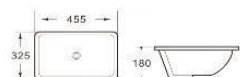

Undermount basin
Size: 455x325x180 mm

K0420A