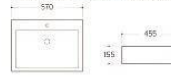

K047

Art basin
Size: 450x450x170 mm