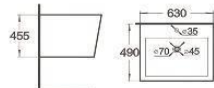

Wall-hung basin
Size: 530x440x360 mm

K9301

Wall-hung basin
Size: 520x520x410 mm

K9370

Wall-hung basin
Size: 630x490x455 mm

K9376

Wall-hung basin
Size: 530x440x390 mm

K9380