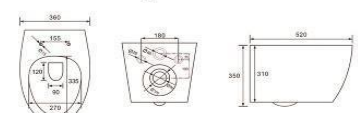

B-2377

Rimless wall-hung toilet
Size: 520x360x350 mm
Fixing to wall with back