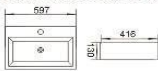

Art basin
Size: 597x416x130 mm

D9002-400