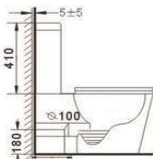

Pulse solenoid toilet Without water tank

UF Seat cover

Designer There's always a style that warms your heart

RIMLESS TWO PIECE TOILETS

B2303AB
Rimless two piece toilet
Size: 610x360x830 mm

Side view

Top view

Frontal view

B2303A
Rimless two piece toilet
Size: 610x360x830 mm

Side view

Top view

Frontal view

B2303A-1
Rimless two piece toilet
Size: 665x360x845 mm

Side view

Top view

Frontal view

B2303A-2
Rimless two piece toilet
Size: 642x380x850 mm

Side view

Top view

Frontal view

White

White

Matte White