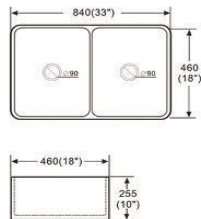

Bright Black

Matte Brown

CERAMIC KITCHEN SINKS

A2018
Farmhouse Sink
Size: 510x460x255 mm

A2418
Farmhouse Sink
Size: 610x460x255 mm

B2418
Farmhouse Sink
Size: 605x460x255 mm

A3018
Farmhouse Sink
Size: 762x460x255 mm

A3318
Farmhouse Sink
Size: 838x460x255 mm

B3019
Farmhouse Sink
Size: 762x482x255 mm

B3019
Farmhouse Sink
Size: 762x482x255 mm

B3319
Farmhouse Sink
Size: 838x482x255 mm

G2319
Farmhouse Sink
Size: 590x480x215 mm

A3318D
Farmhouse Sink
Size: 840x460x255 mm

F3320
Farmhouse Sink
Size: 840x502x254 mm

White

White

Matte White

Matte Grey

Bright Grey

Matte Black