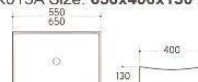

K230B/K230C

Art basin
K013 Size: 550x400x130 mm
K013A Size: 650x400x130 mm