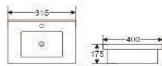

A-120D

Cabinet basin
Size: 1215x460x190 mm

A-150D

Cabinet basin
Size: 1515x460x190 mm

A5139

Cabinet basin
Size: 515x400x175 mm

A6139

Cabinet basin
Size: 615x400x175 mm