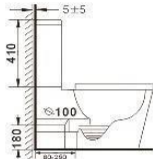

Pulse solenoid toilet Without water tank

UF Seat cover

Designer There's always a style that warms your heart

RIMLESS TWO PIECE TOILETS

B2303AB
Rimless two piece toilet
Size: 610x360x830 mm

Side view

Top view

Frontal view

B2303A
Rimless two piece toilet
Size: 610x360x830 mm

Side view

Top view

Frontal view

B2303A-1
Rimless two piece toilet
Size: 665x360x845 mm

Side view

Top view