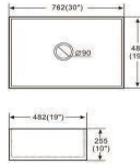

B3319
Farmhouse Sink
Size: 838x482x255 mm