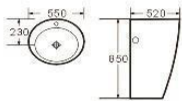

ONE PIECE BASINS

D6301

One piece basin
Size: 550x520x850 mm

D6301B

One piece basin
Size: 500x500x830 mm

D6004A

One piece basin
Size: 400x400x850 mm

D6004B