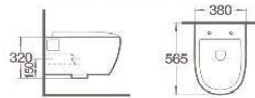

WALL HUNG TOILETS AND BIDETS

B-2303
Rimless wall-hung toilet
Size: 480x370x370 mm
Fixing to wall with back

G-5303WH
Washdown wall-hung bidet
Size: 480x370x325 mm
Fixing to wall with back

B-2375
Rimless wall-hung toilet
Size: 565x380x320 mm
Fixing to wall with back

G-5375WH
Washdown wall-hung bidet
Size: 600x385x380 mm
Fixing to wall with back

B-2380
Washdown wall-hung toilet
Size: 610x360x390 mm
Fixing to wall with back

G-5380WH
Washdown wall-hung bidet
Size: 665x365x320 mm
Fixing to wall with back