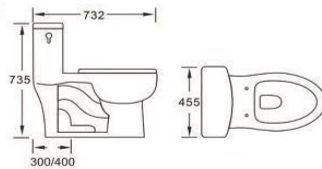

B2080A
Washdown two piece toilet
Size: 700x360x790 mm

TWO PIECE TOILETS

B2381A
Rimless two piece toilet
Size: 650x360x830 mm

B2388A
Tornado two piece toilet
Size: 665x360x845 mm

B2383A
Rimless two piece toilet
Size: 620x385x920 mm

B2392A
Tornado two piece toilet
Size: 665x360x840 mm

ONE PIECE TOILETS

A300
Siphonic one piece toilet
Size: 727x426x735 mm

A301
Siphonic one piece toilet
Size: 732x432x752 mm

A302
Siphonic one piece toilet
Size: 690x370x740 mm

A303
Washdown one piece toilet
Size: 642x380x850 mm

A313
Siphonic one piece toilet
Size: 732x455x735 mm

A321
Washdown or siphonic one piece toilet
Size: 700x380x700 mm

A339
Washdown or siphonic one piece toilet
Size: 700x380x790 mm