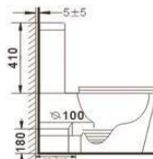

Frontal view

B2303A
Rimless two piece toilet
Size: 610x360x830 mm

Side view

Top view

Frontal view

B2303A-1
Rimless two piece toilet
Size: 665x360x845 mm

Side view

Top view