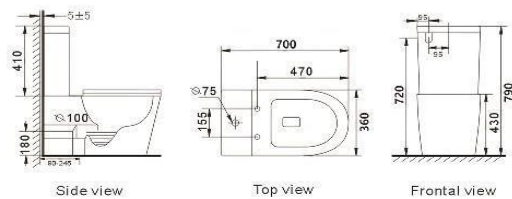

B2040A
Washdown two piece toilet
Size: 635x360x790 mm

B2355A
Rimless two piece toilet
Size: 645x370x800 mm

TWO PIECE TOILETS

B2355AS
Rimless two piece toilet
Size: 640x360x790 mm

B2358A
Rimless two piece toilet
Size: 630x360x855 mm

B2359A
Rimless two piece toilet
Size: 620x365x790 mm

B2366A
Rimless two piece toilet
Size: 610x360x855 mm

White

White

Matte White

Matte Grey

Bright Grey

Matte Black

Bright Black

Matte Brown

TWO PIECE TOILETS

B2370A
Rimless two piece toilet
Size: 635x360x825 mm

**B2376A/
B2376A-1**
Tornado or rimless two piece toilet
Size: 680x360x830 mm
Size: 620x345x815 mm

B2376AB
Whirlpool rimless two piece toilet
Size: 615x360x810 mm

B2080A
Washdown two piece toilet
Size: 700x360x790 mm

TWO PIECE TOILETS

B2381A
Rimless two piece toilet
Size: 650x360x830 mm

B2388A
Tornado two piece toilet
Size: 665x360x845 mm

B2383A
Rimless two piece toilet
Size: 620x385x920 mm